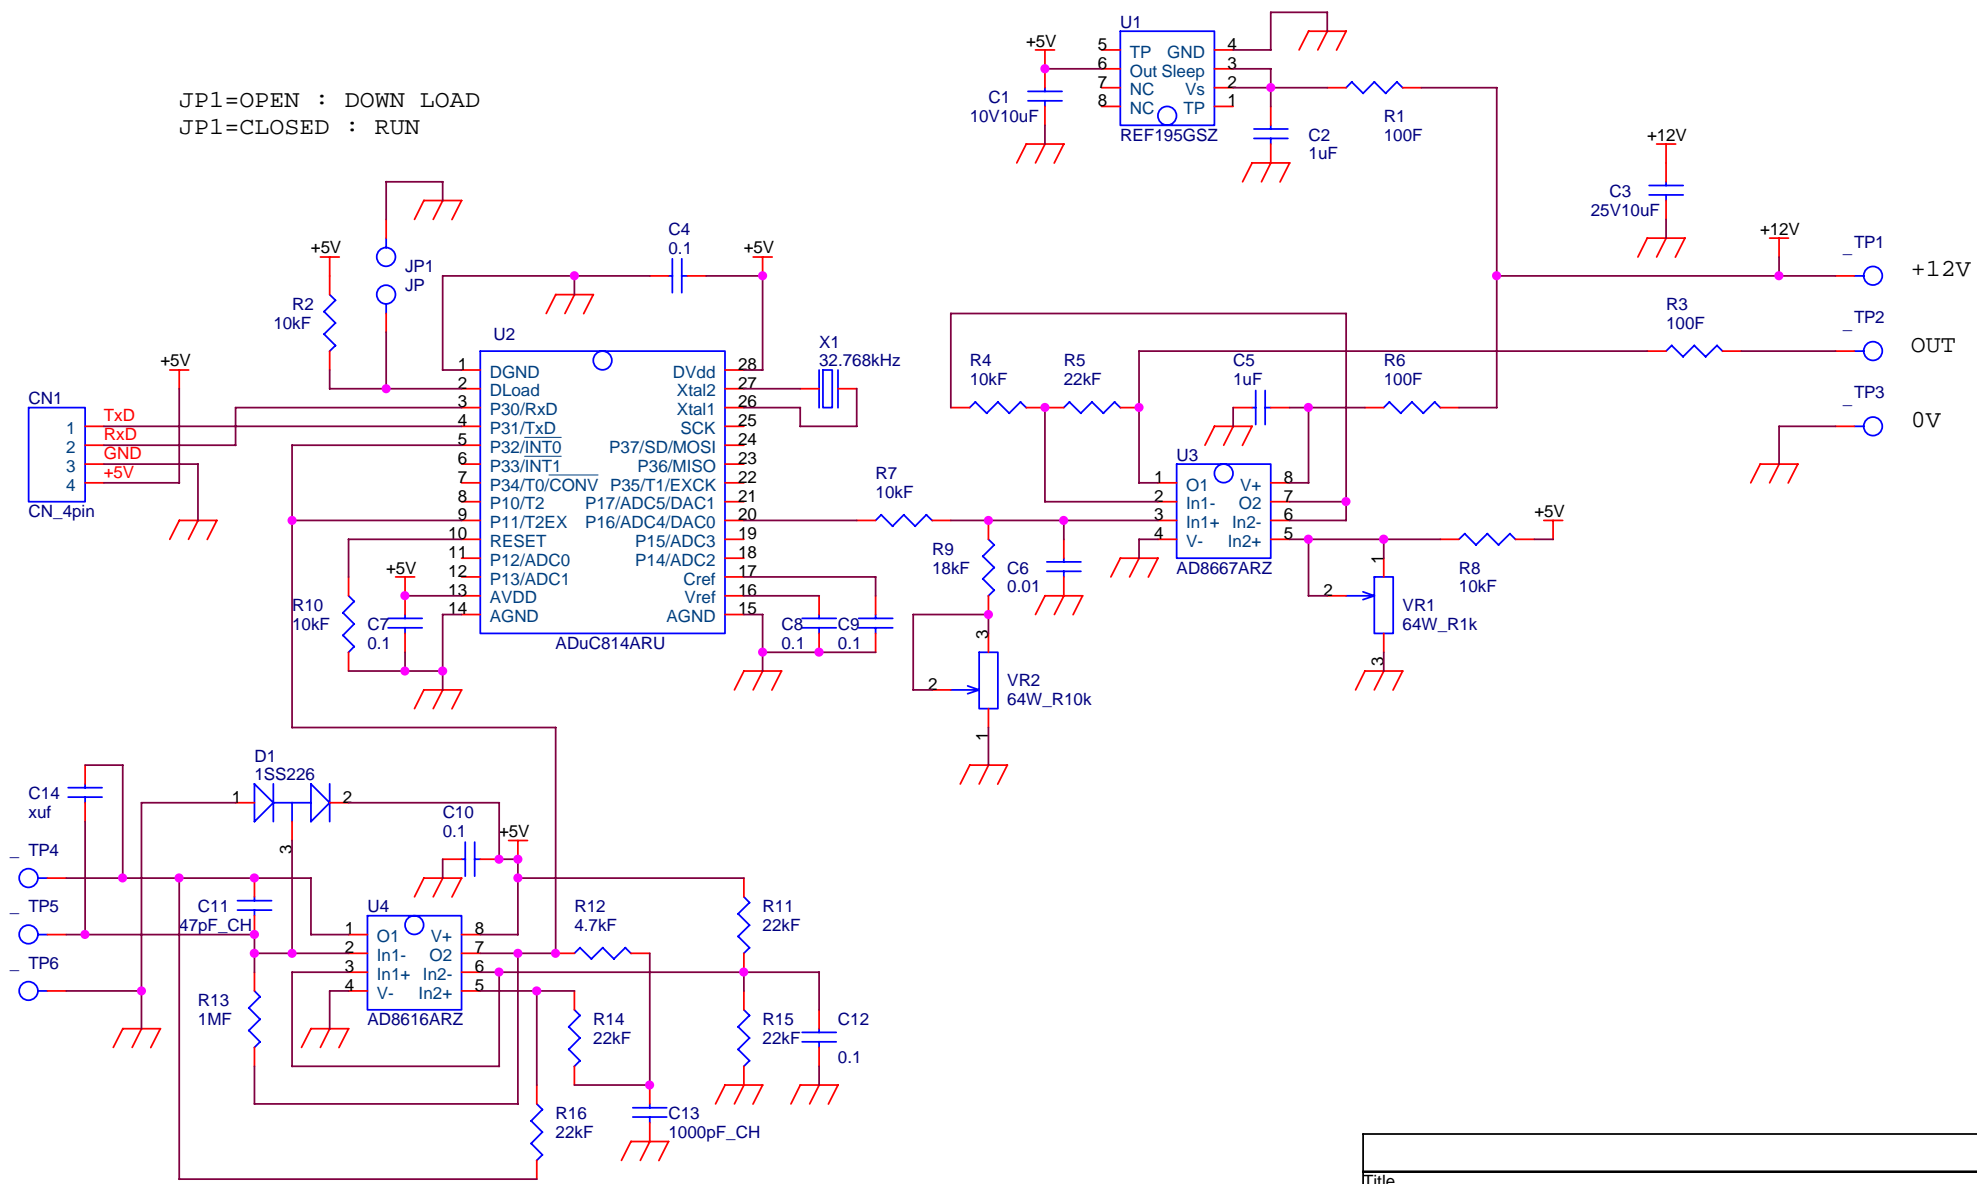

JP1=OPEN : DOWN LOAD
 JP1=CLOSED : RUN

Title		
CM1		
Size	Document Number	Rev
A4	A036	1
Date:	Saturday, January 24, 2009	Sheet 1 of 1