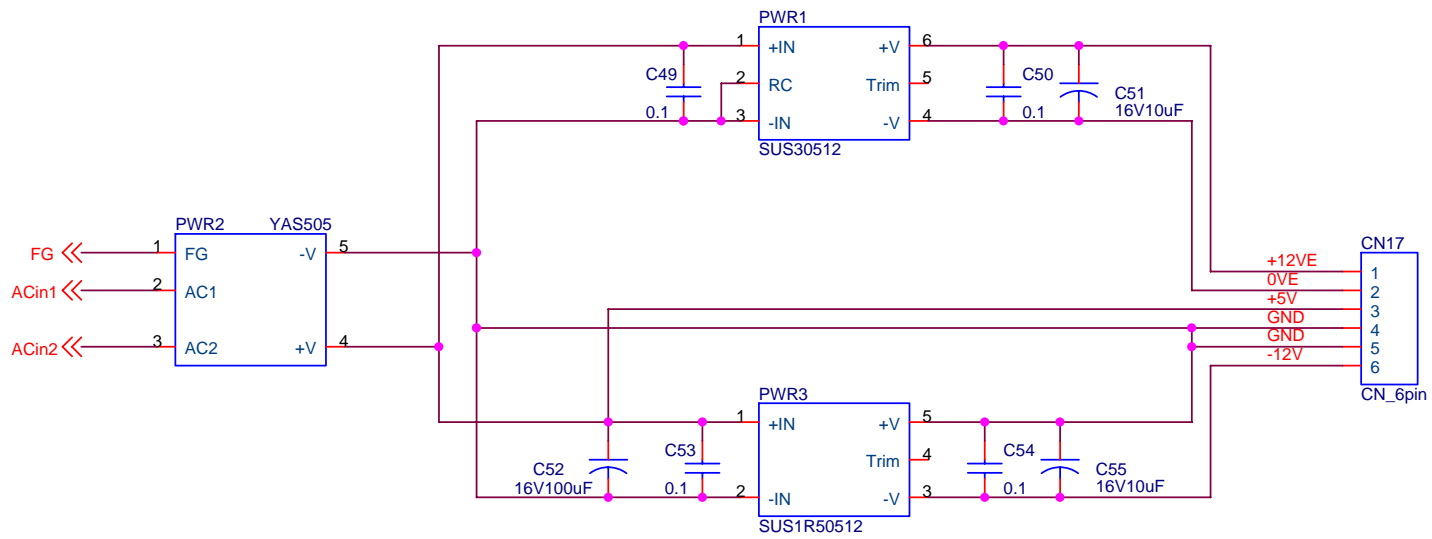

NEGATIVE VOLTAGE INPUT

Title		
CURRENT DRIVE (2SJ607)		
Size A4	Document Number <Doc>	Rev 1
Date: Monday, January 16, 2006		Sheet 2 of 7

Title		
DISPLAY1		
Size A4	Document Number <Doc>	Rev 1
Date:	Monday, January 16, 2006	Sheet 4 of 7

Title		
DISPLAY2		
Size A4	Document Number <Doc>	Rev 1
Date:	Monday, January 16, 2006	Sheet 5 of 7

Title		
Power		
Size	Document Number	Rev
A4	<Doc>	1
Date:	Monday, January 16, 2006	Sheet 6 of 7

Title		
RELAY UNIT		
Size A4	Document Number <Doc>	Rev 1
Date:	Monday, January 16, 2006	Sheet 7 of 7