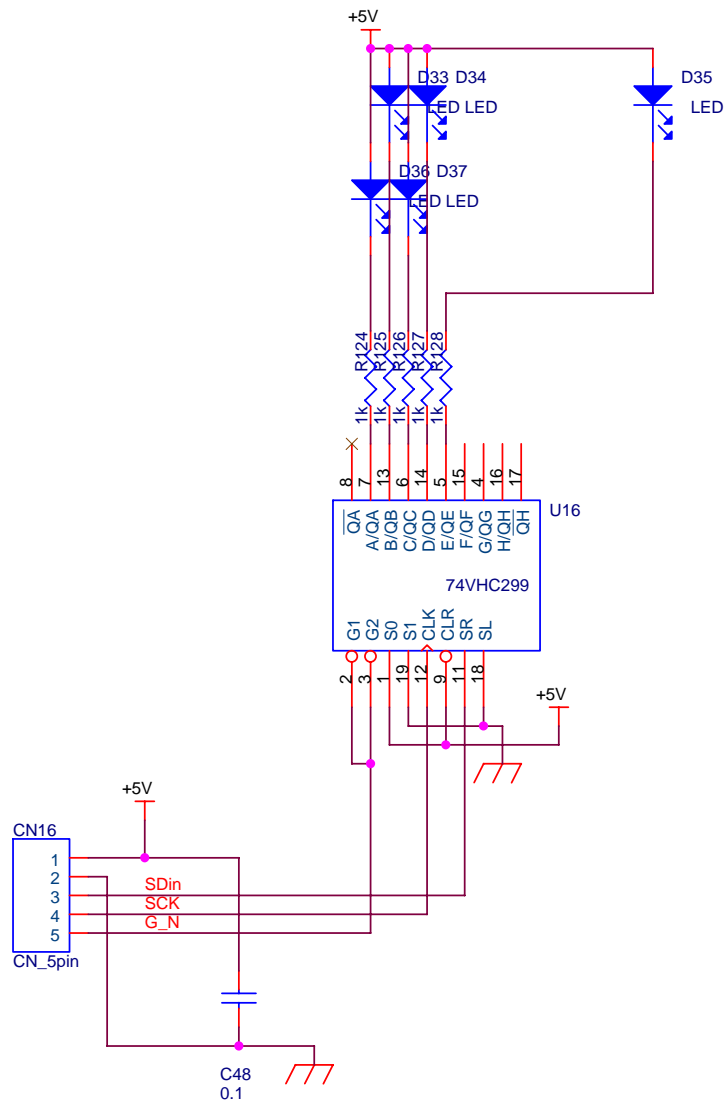

NEGATIVE VOLTAGE INPUT

Title		
CURRENT DRIVE (2SJ607)		
Size A4	Document Number <Doc>	Rev 1
Date: Monday, January 16, 2006		Sheet 2 of 7

Title		
DISPLAY1		
Size A4	Document Number <Doc>	Rev 1
Date:	Monday, January 16, 2006	Sheet 4 of 7

Title		
DISPLAY2		
Size A4	Document Number <Doc>	Rev 1
Date:	Monday, January 16, 2006	Sheet 5 of 7

Title		
Power		
Size	Document Number	Rev
A4	<Doc>	1
Date:	Monday, January 16, 2006	Sheet 6 of 7

Title		
RELAY UNIT		
Size A4	Document Number <Doc>	Rev 1
Date:	Monday, January 16, 2006	Sheet 7 of 7