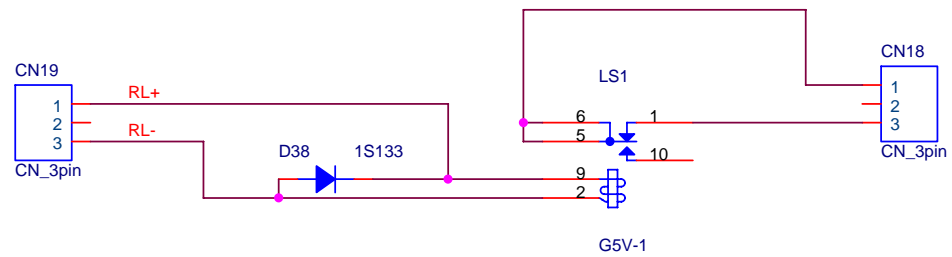

NEGATIVE VOLTAGE INPUT

Title		
CURRENT DRIVE (2SJ607)		
Size A4	Document Number <Doc>	Rev 1
Date: Monday, January 16, 2006		Sheet 2 of 7

Title		
DISPLAY1		
Size A4	Document Number <Doc>	Rev 1
Date:	Monday, January 16, 2006	Sheet 4 of 7

Title		
DISPLAY2		
Size A4	Document Number <Doc>	Rev 1
Date:	Monday, January 16, 2006	Sheet 5 of 7

Title		
Power		
Size	Document Number	Rev
A4	<Doc>	1
Date:	Monday, January 16, 2006	Sheet 6 of 7

Title		
RELAY UNIT		
Size A4	Document Number <Doc>	Rev 1
Date:	Monday, January 16, 2006	Sheet 7 of 7