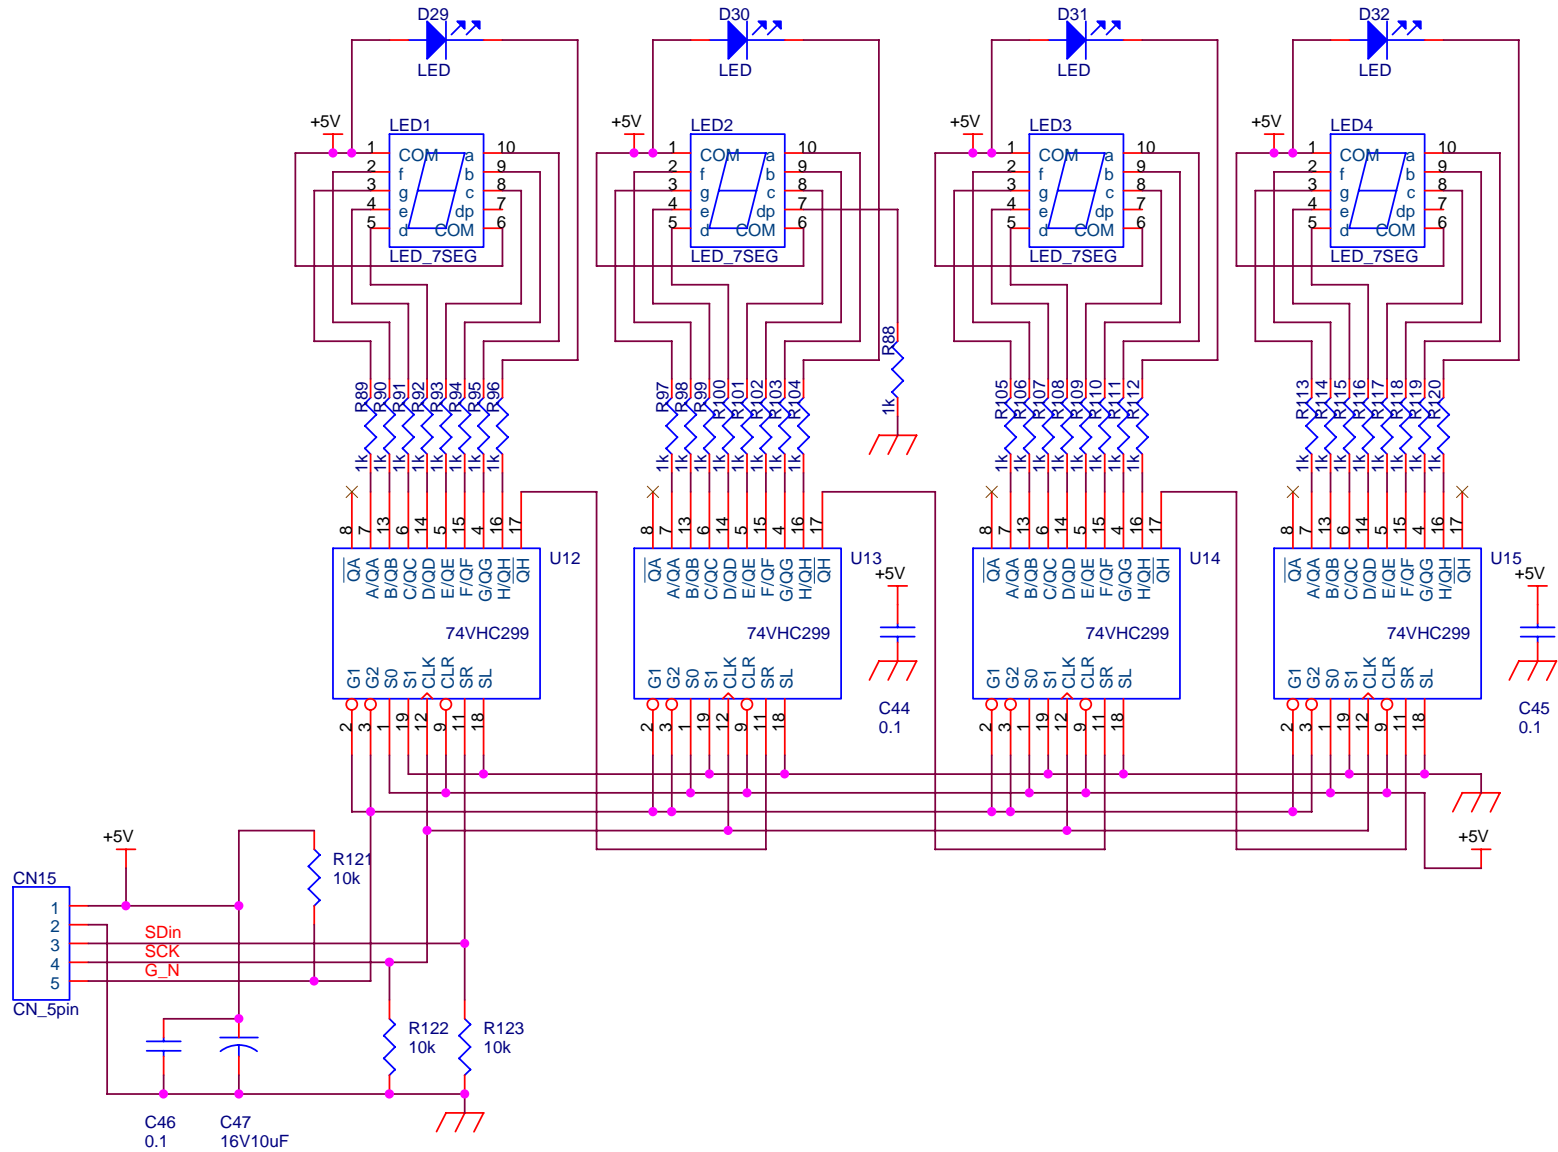

NEGATIVE VOLTAGE INPUT

Title		
CURRENT DRIVE (2SJ607)		
Size A4	Document Number <Doc>	Rev 1
Date: Monday, January 16, 2006		Sheet 2 of 7

Title		
DISPLAY1		
Size A4	Document Number <Doc>	Rev 1
Date:	Monday, January 16, 2006	Sheet 4 of 7

Title		
DISPLAY2		
Size A4	Document Number <Doc>	Rev 1
Date:	Monday, January 16, 2006	Sheet 5 of 7

Title		
Power		
Size	Document Number	Rev
A4	<Doc>	1
Date:	Monday, January 16, 2006	Sheet 6 of 7

Title		
RELAY UNIT		
Size A4	Document Number <Doc>	Rev 1
Date:	Monday, January 16, 2006	Sheet 7 of 7