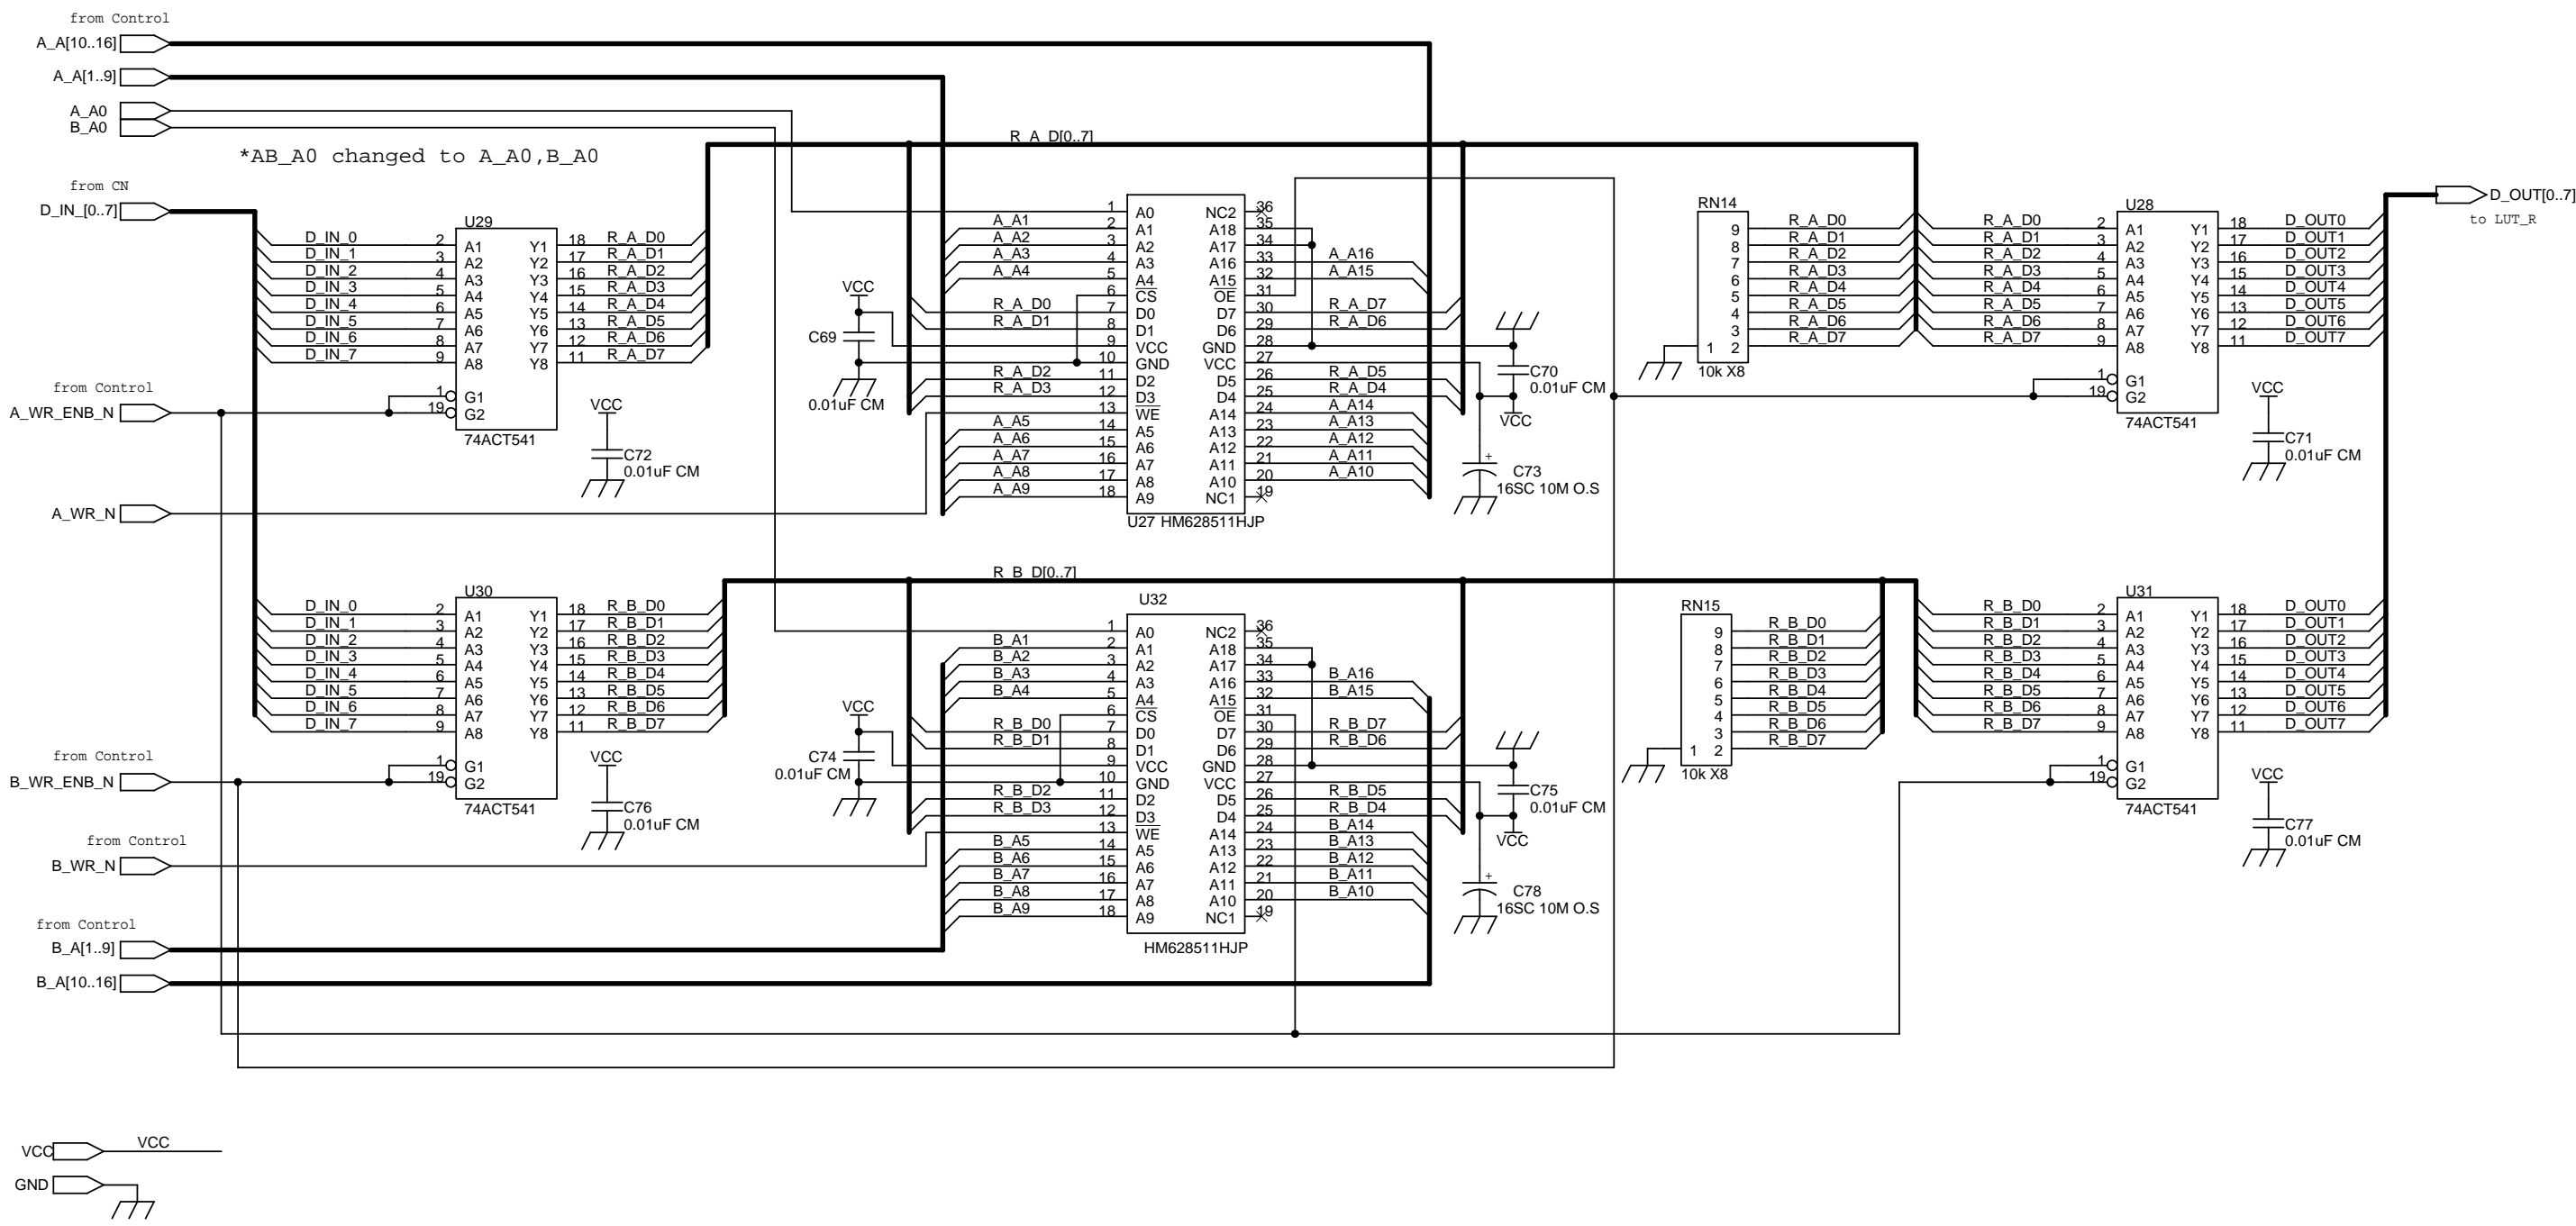

Title		
Decoder		
Size	Document Number	Rev
A3	<Doc>	1
Date:	Tuesday, December 17, 2019	Sheet 4 of 12

Title		
Input Connector		
Size	Document Number	Rev
A3	<Doc>	1
Date:	Tuesday, December 17, 2019	Sheet 8 of 12

Title		
LUT-B		
Size	Document Number	Rev
A3	<Doc>	1
Date:	Tuesday, December 17, 2019	Sheet 9 of 12

Title		
LUT-R		
Size	Document Number	Rev
A3	<Doc>	1
Date:	Tuesday, December 17, 2019	Sheet 11 of 12