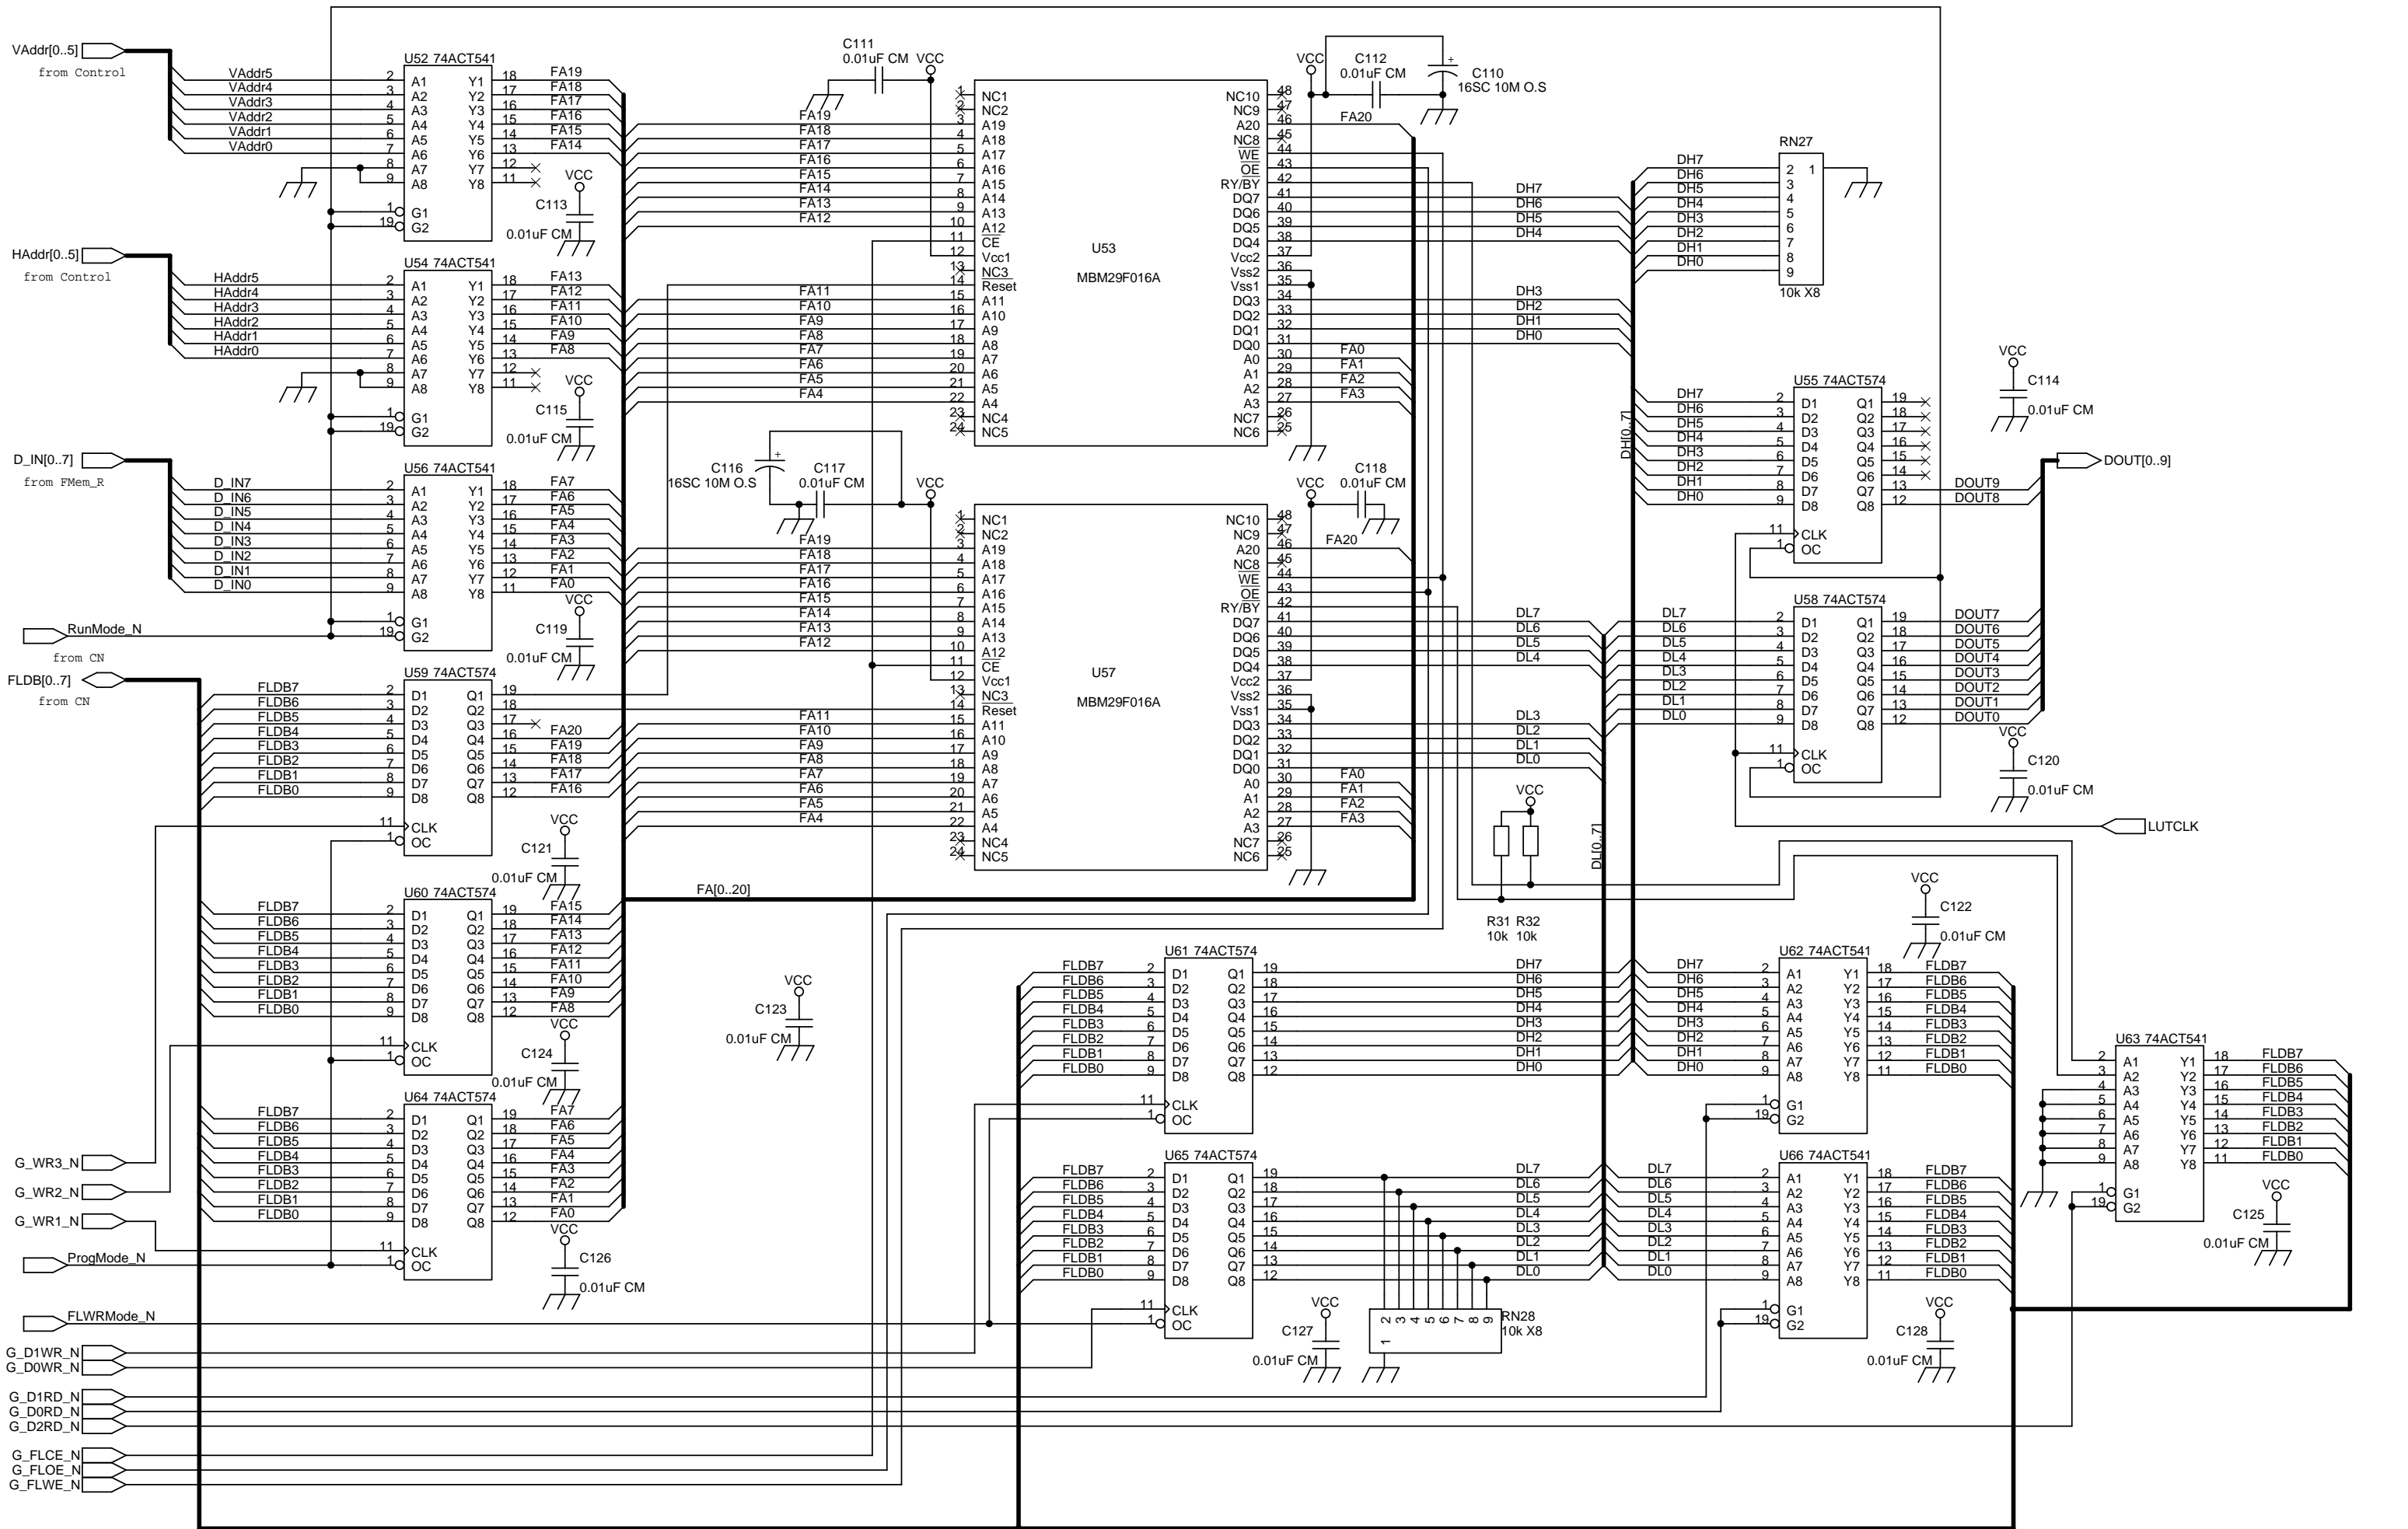

Title		
Decoder		
Size	Document Number	Rev
A3	<Doc>	1
Date:	Tuesday, December 17, 2019	Sheet 4 of 12

Title		
Input Connector		
Size	Document Number	Rev
A3	<Doc>	1
Date:	Tuesday, December 17, 2019	Sheet 8 of 12

Title		
LUT-B		
Size	Document Number	Rev
A3	<Doc>	1
Date:	Tuesday, December 17, 2019	Sheet 9 of 12

Title		
LUT-R		
Size	Document Number	Rev
A3	<Doc>	1
Date:	Tuesday, December 17, 2019	Sheet 11 of 12