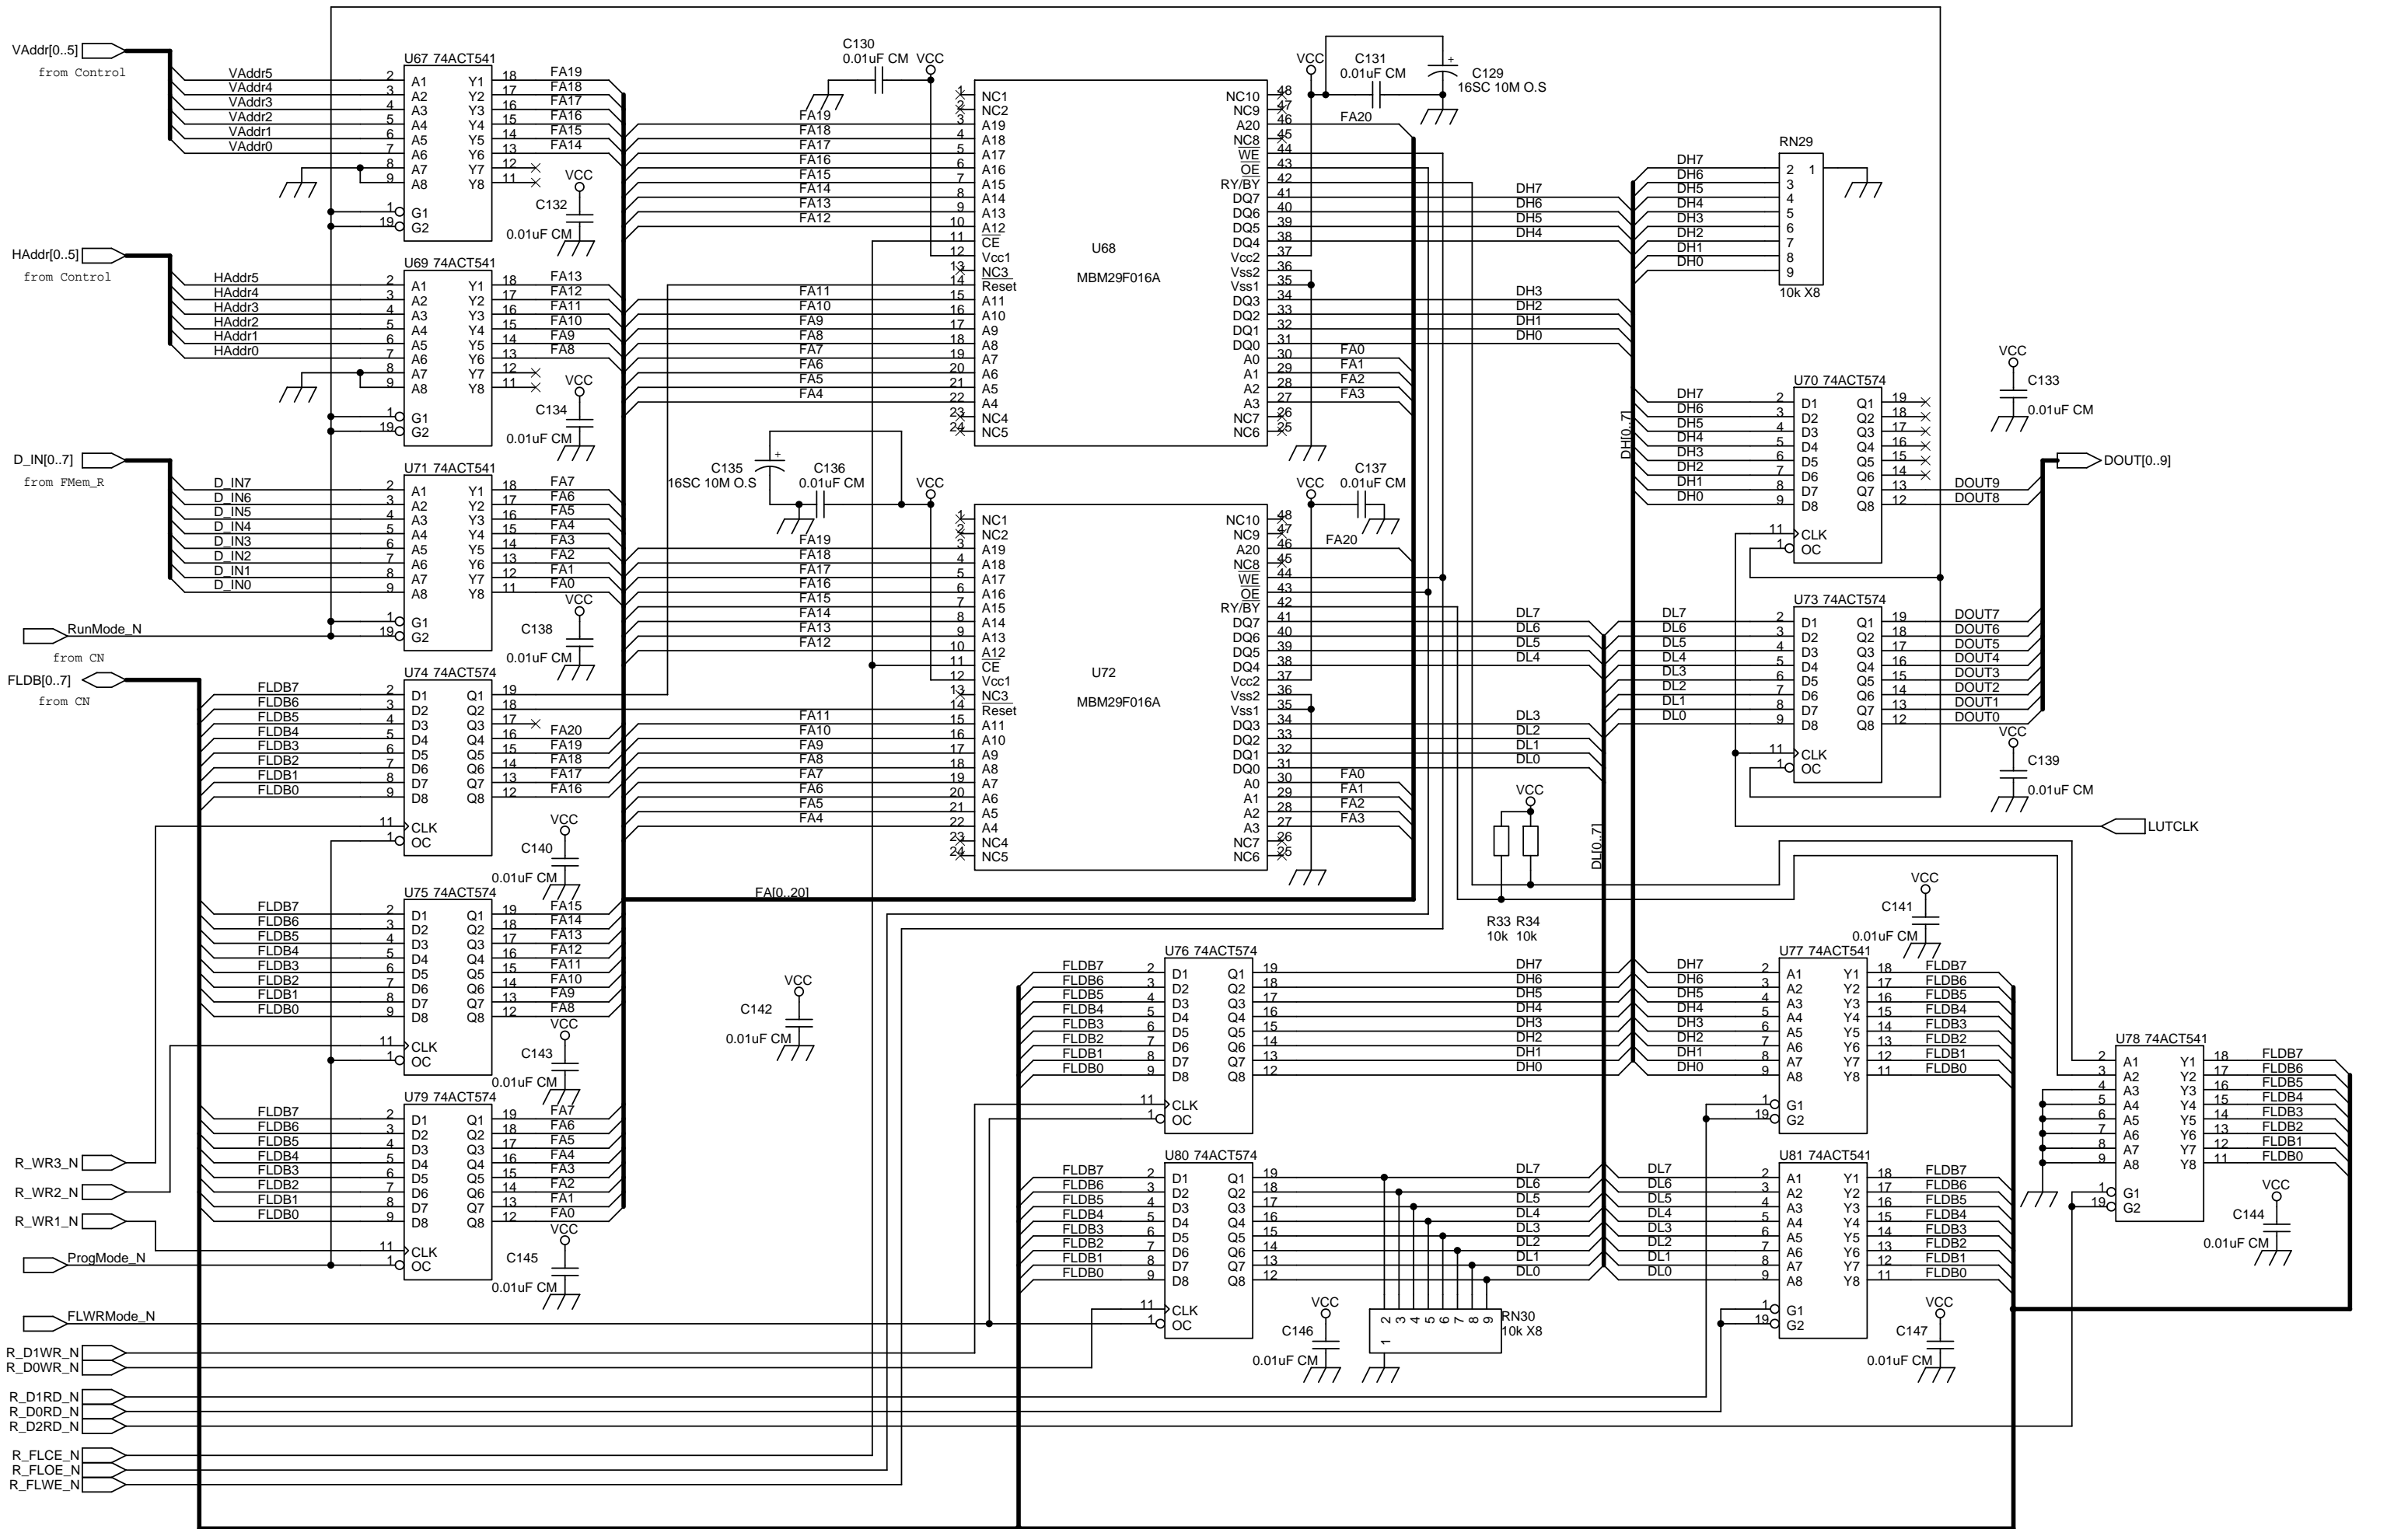

Title		
Decoder		
Size	Document Number	Rev
A3	<Doc>	1
Date:	Tuesday, December 17, 2019	Sheet 4 of 12

Title		
Input Connector		
Size	Document Number	Rev
A3	<Doc>	1
Date:	Tuesday, December 17, 2019	Sheet 8 of 12

Title		
LUT-B		
Size	Document Number	Rev
A3	<Doc>	1
Date:	Tuesday, December 17, 2019	Sheet 9 of 12

Title		
LUT-R		
Size	Document Number	Rev
A3	<Doc>	1
Date:	Tuesday, December 17, 2019	Sheet 11 of 12