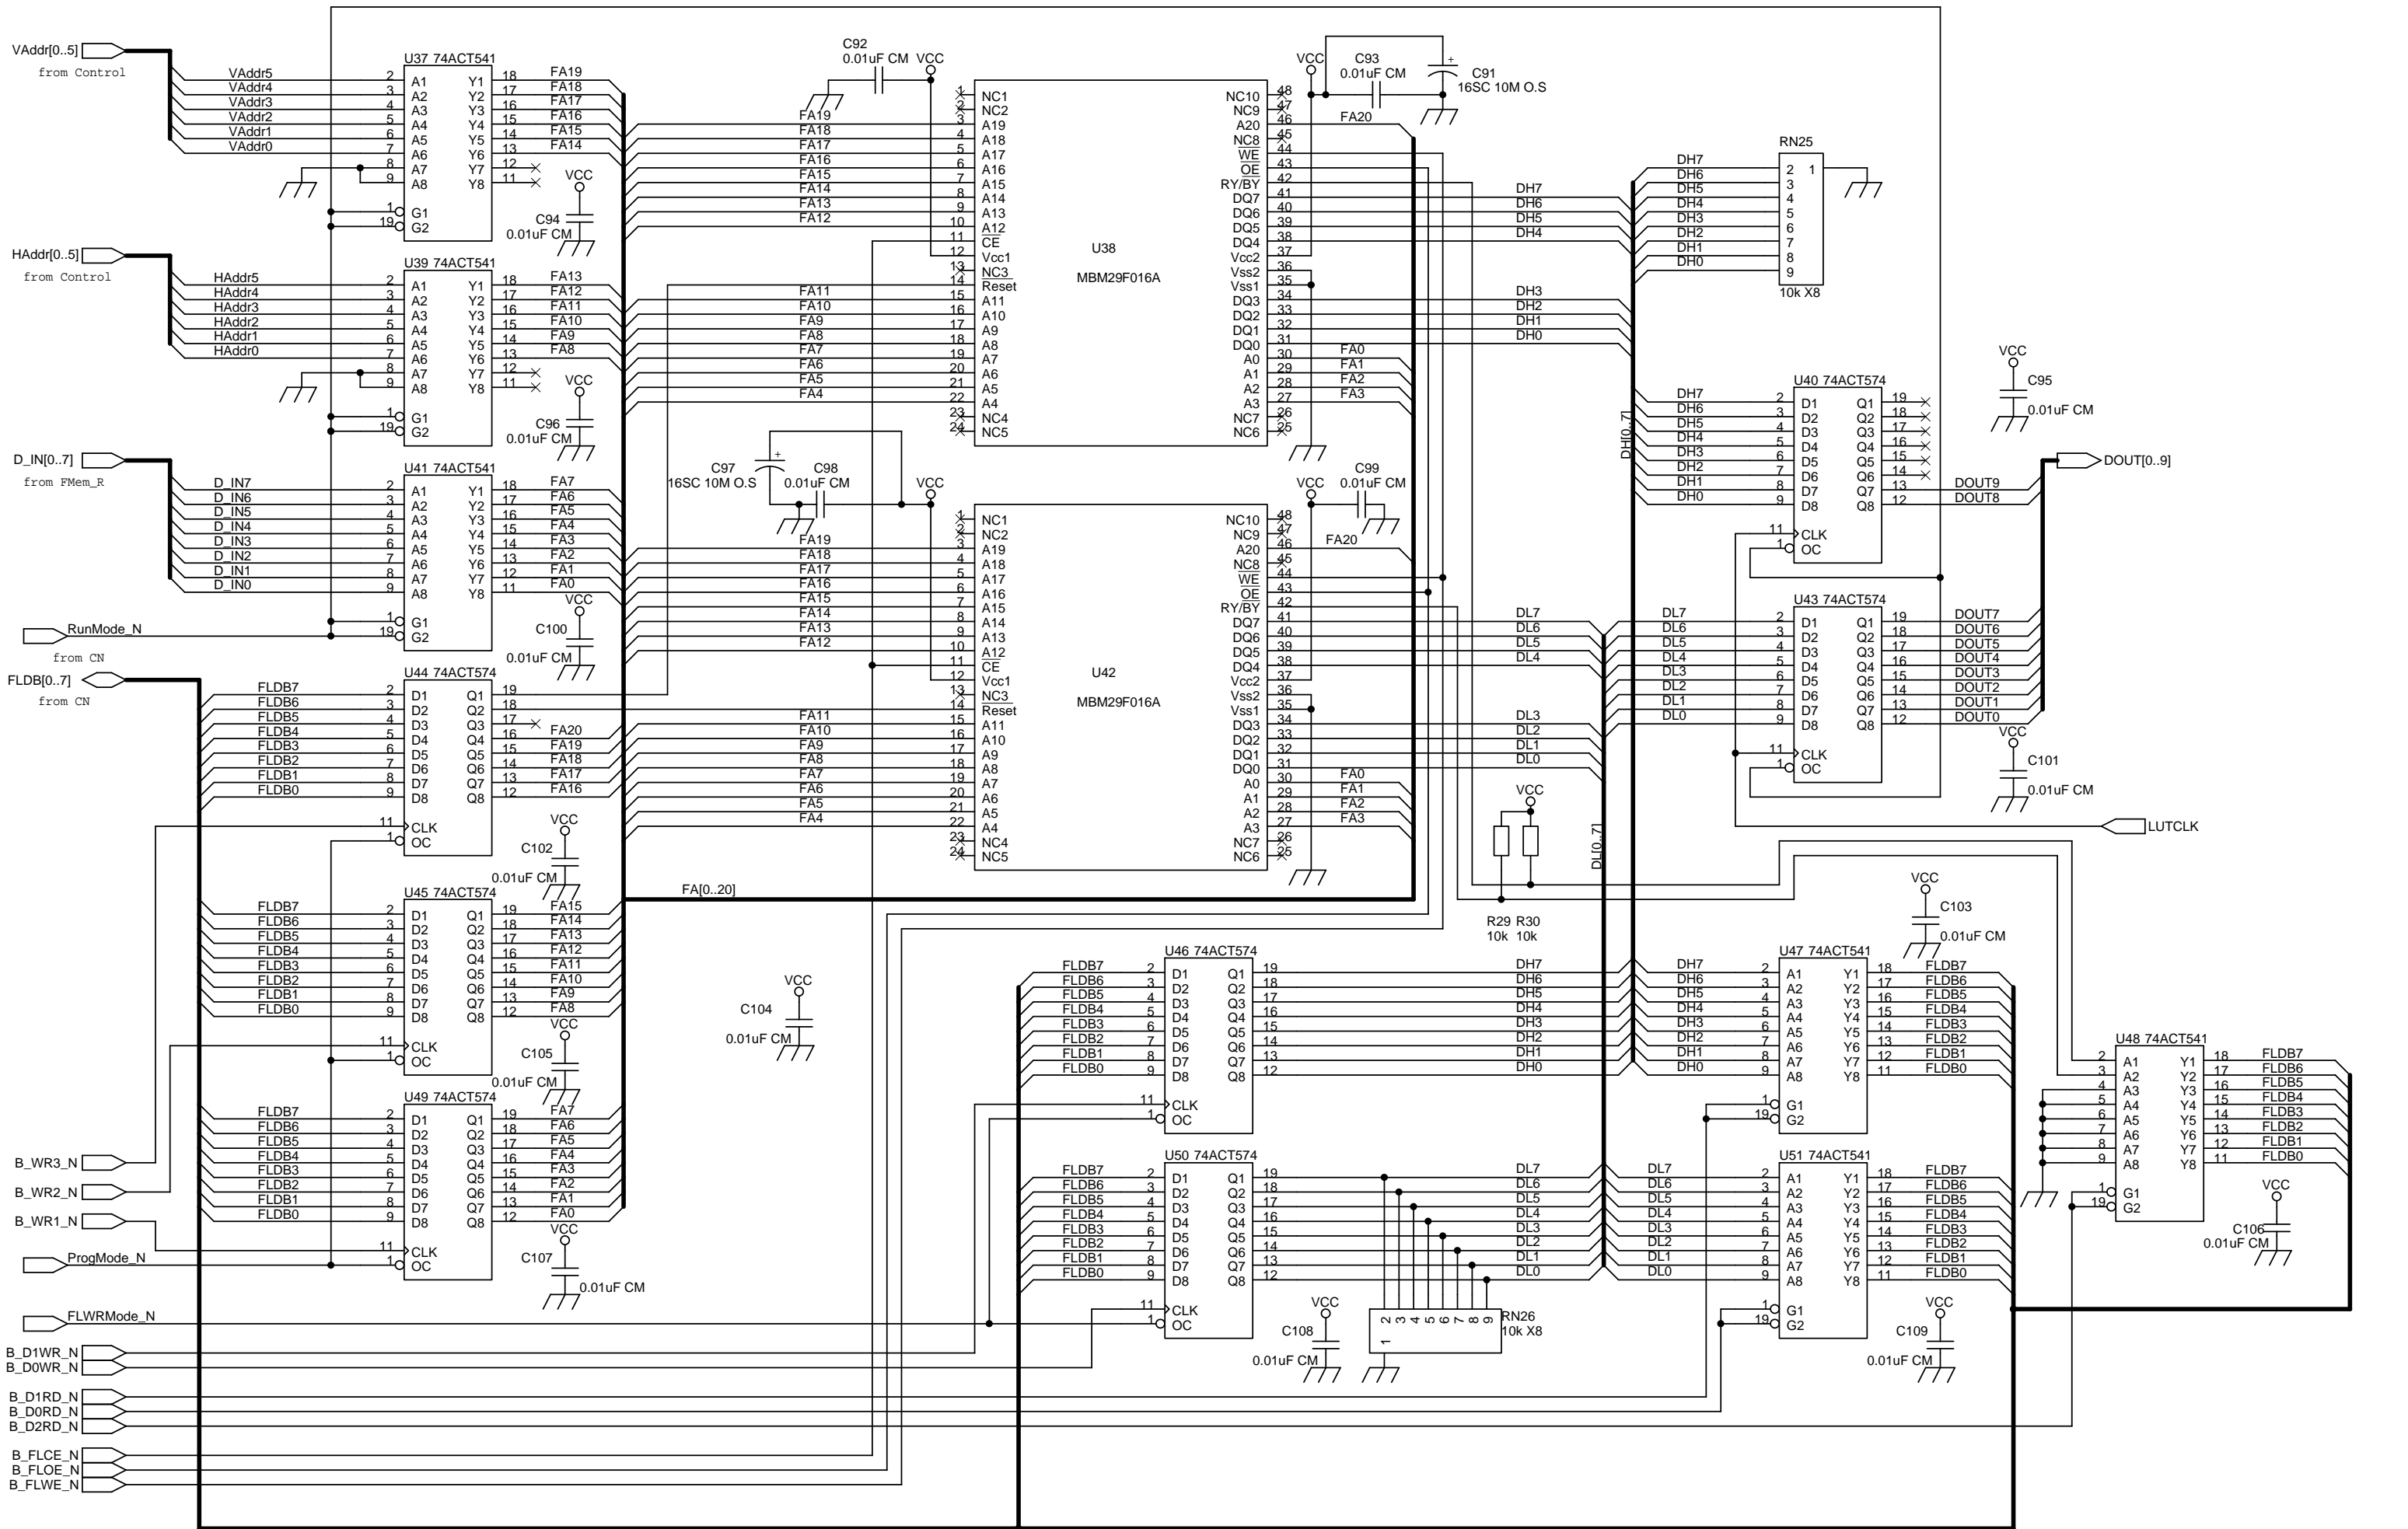

Title		
Decoder		
Size	Document Number	Rev
A3	<Doc>	1
Date:	Tuesday, December 17, 2019	Sheet 4 of 12

Title		
Input Connector		
Size	Document Number	Rev
A3	<Doc>	1
Date:	Tuesday, December 17, 2019	Sheet 8 of 12

Title		
LUT-B		
Size	Document Number	Rev
A3	<Doc>	1
Date:	Tuesday, December 17, 2019	Sheet 9 of 12

Title		
LUT-R		
Size	Document Number	Rev
A3	<Doc>	1
Date:	Tuesday, December 17, 2019	Sheet 11 of 12