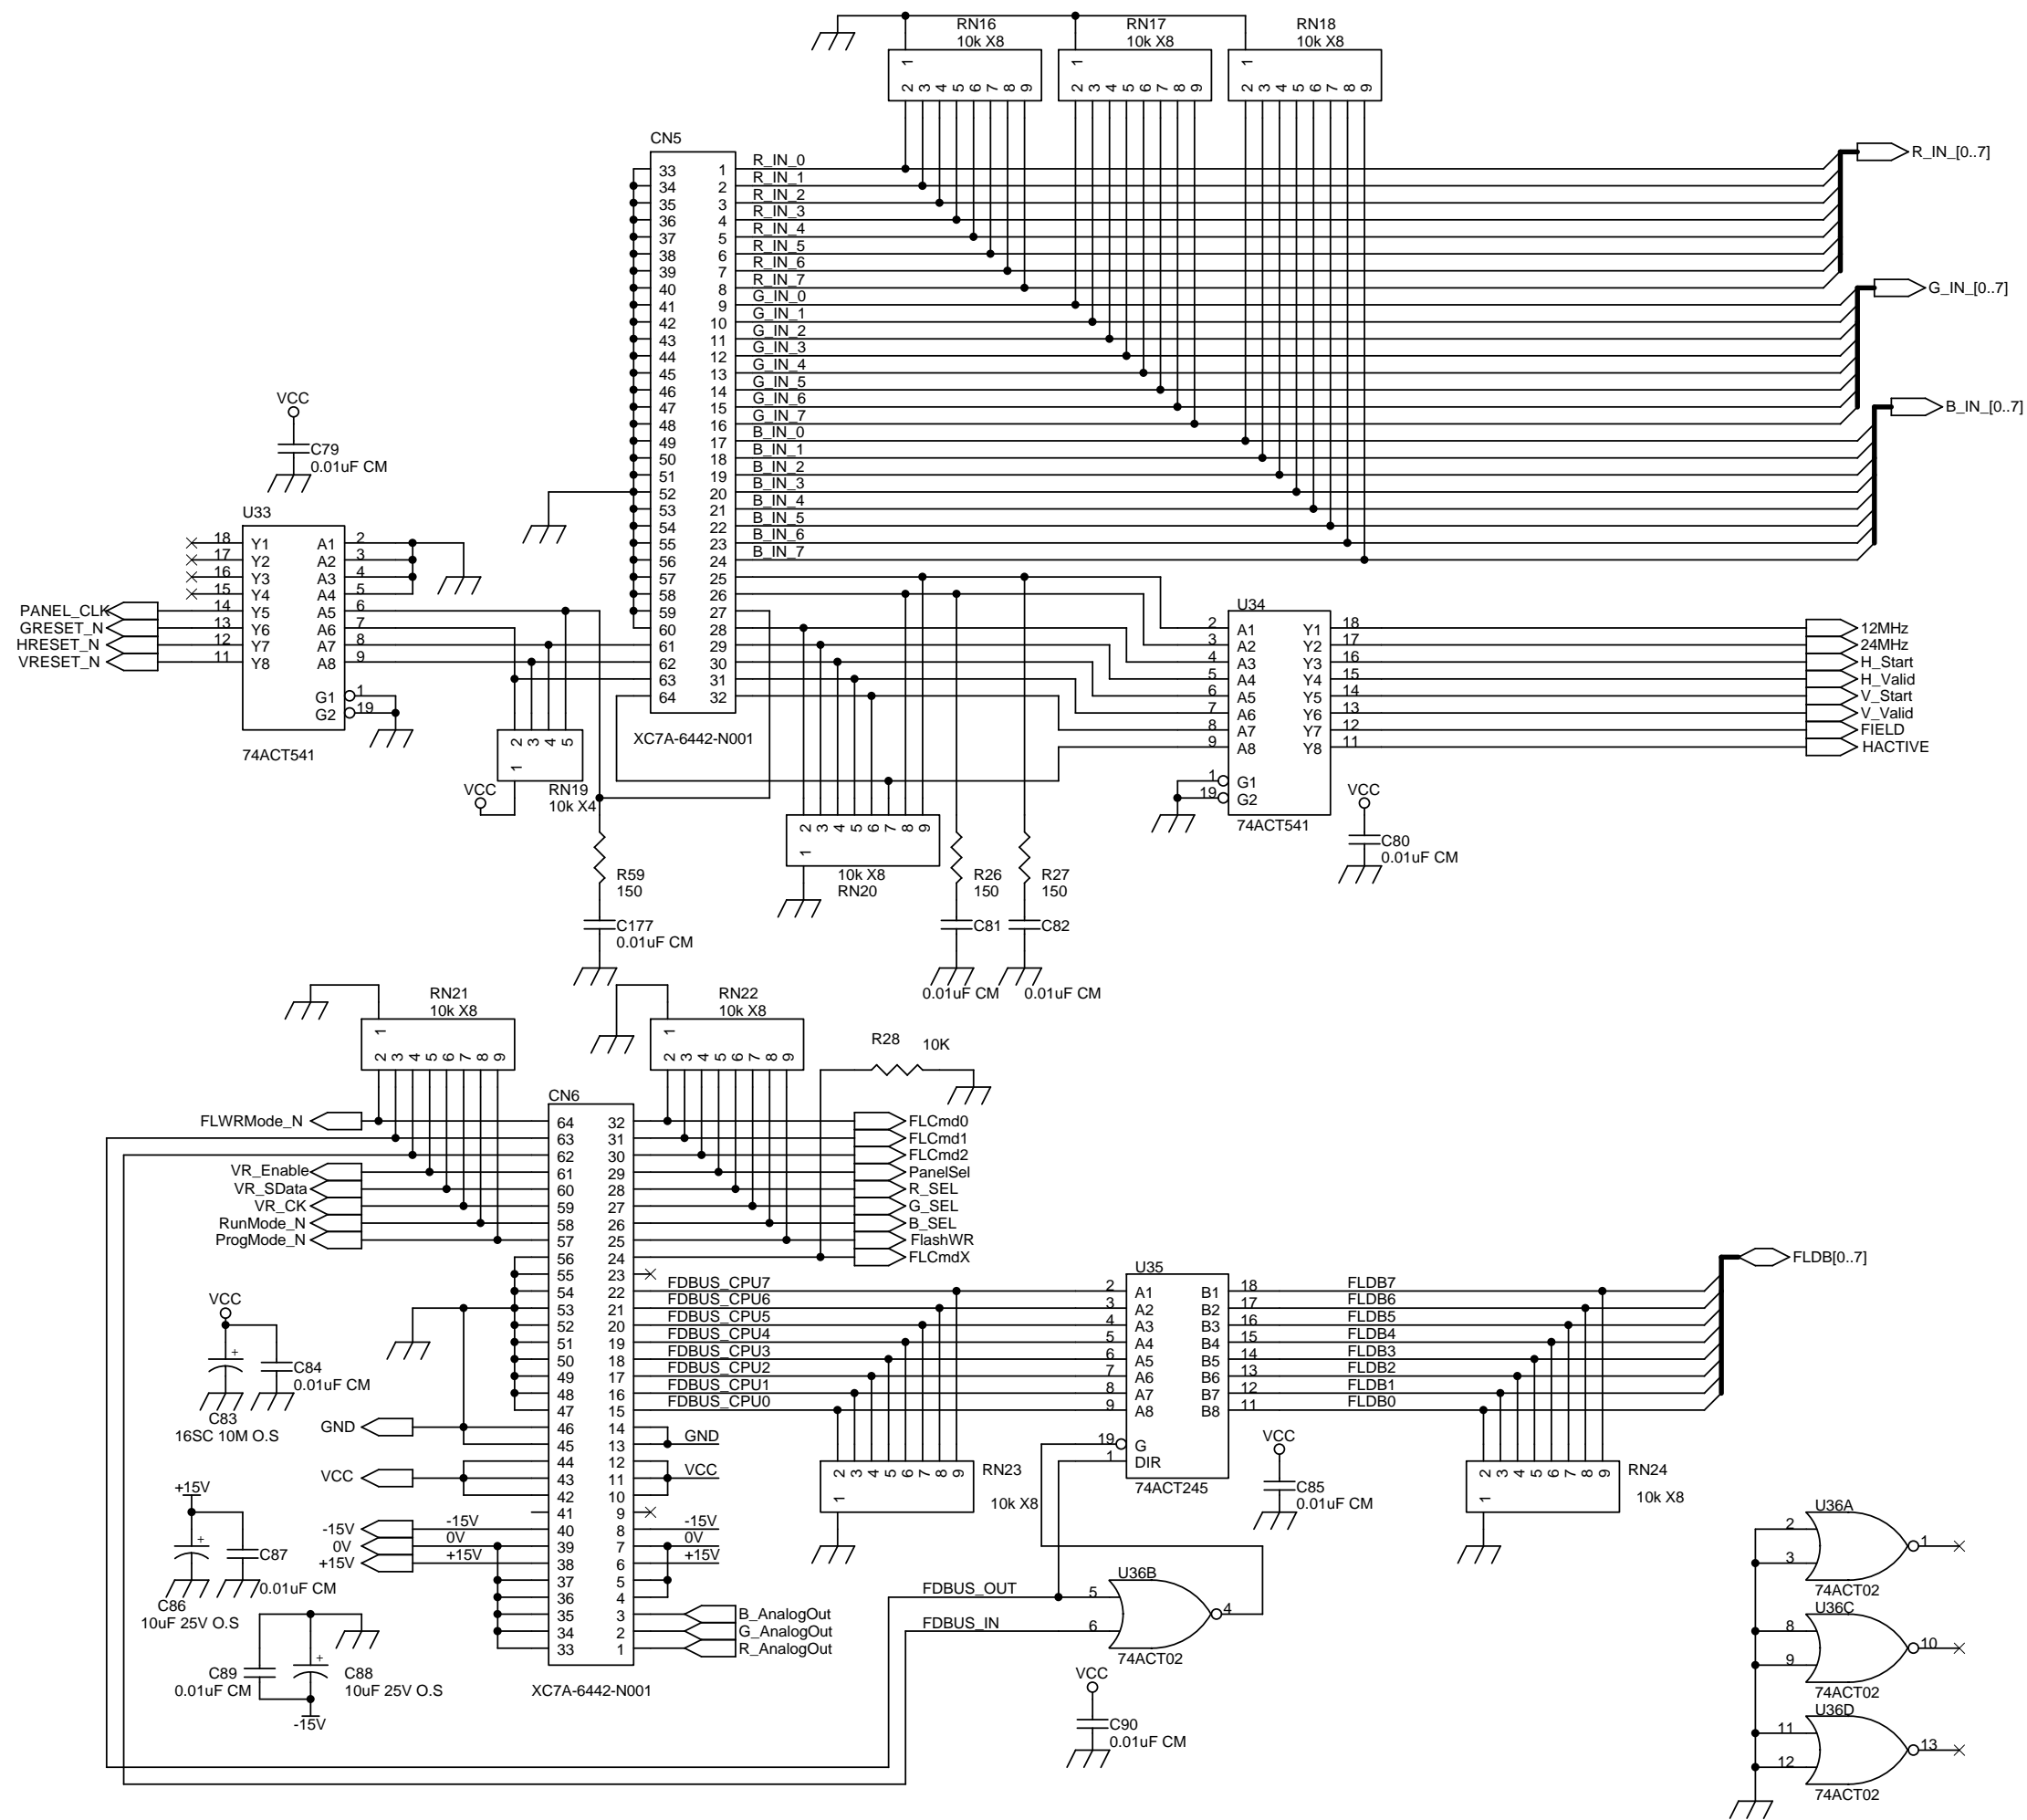

Title		
Decoder		
Size	Document Number	Rev
A3	<Doc>	1
Date:	Tuesday, December 17, 2019	Sheet 4 of 12

Title		
Input Connector		
Size	Document Number	Rev
A3	<Doc>	1
Date:	Tuesday, December 17, 2019	Sheet 8 of 12

Title		
LUT-B		
Size	Document Number	Rev
A3	<Doc>	1
Date:	Tuesday, December 17, 2019	Sheet 9 of 12

Title		
LUT-R		
Size	Document Number	Rev
A3	<Doc>	1
Date:	Tuesday, December 17, 2019	Sheet 11 of 12