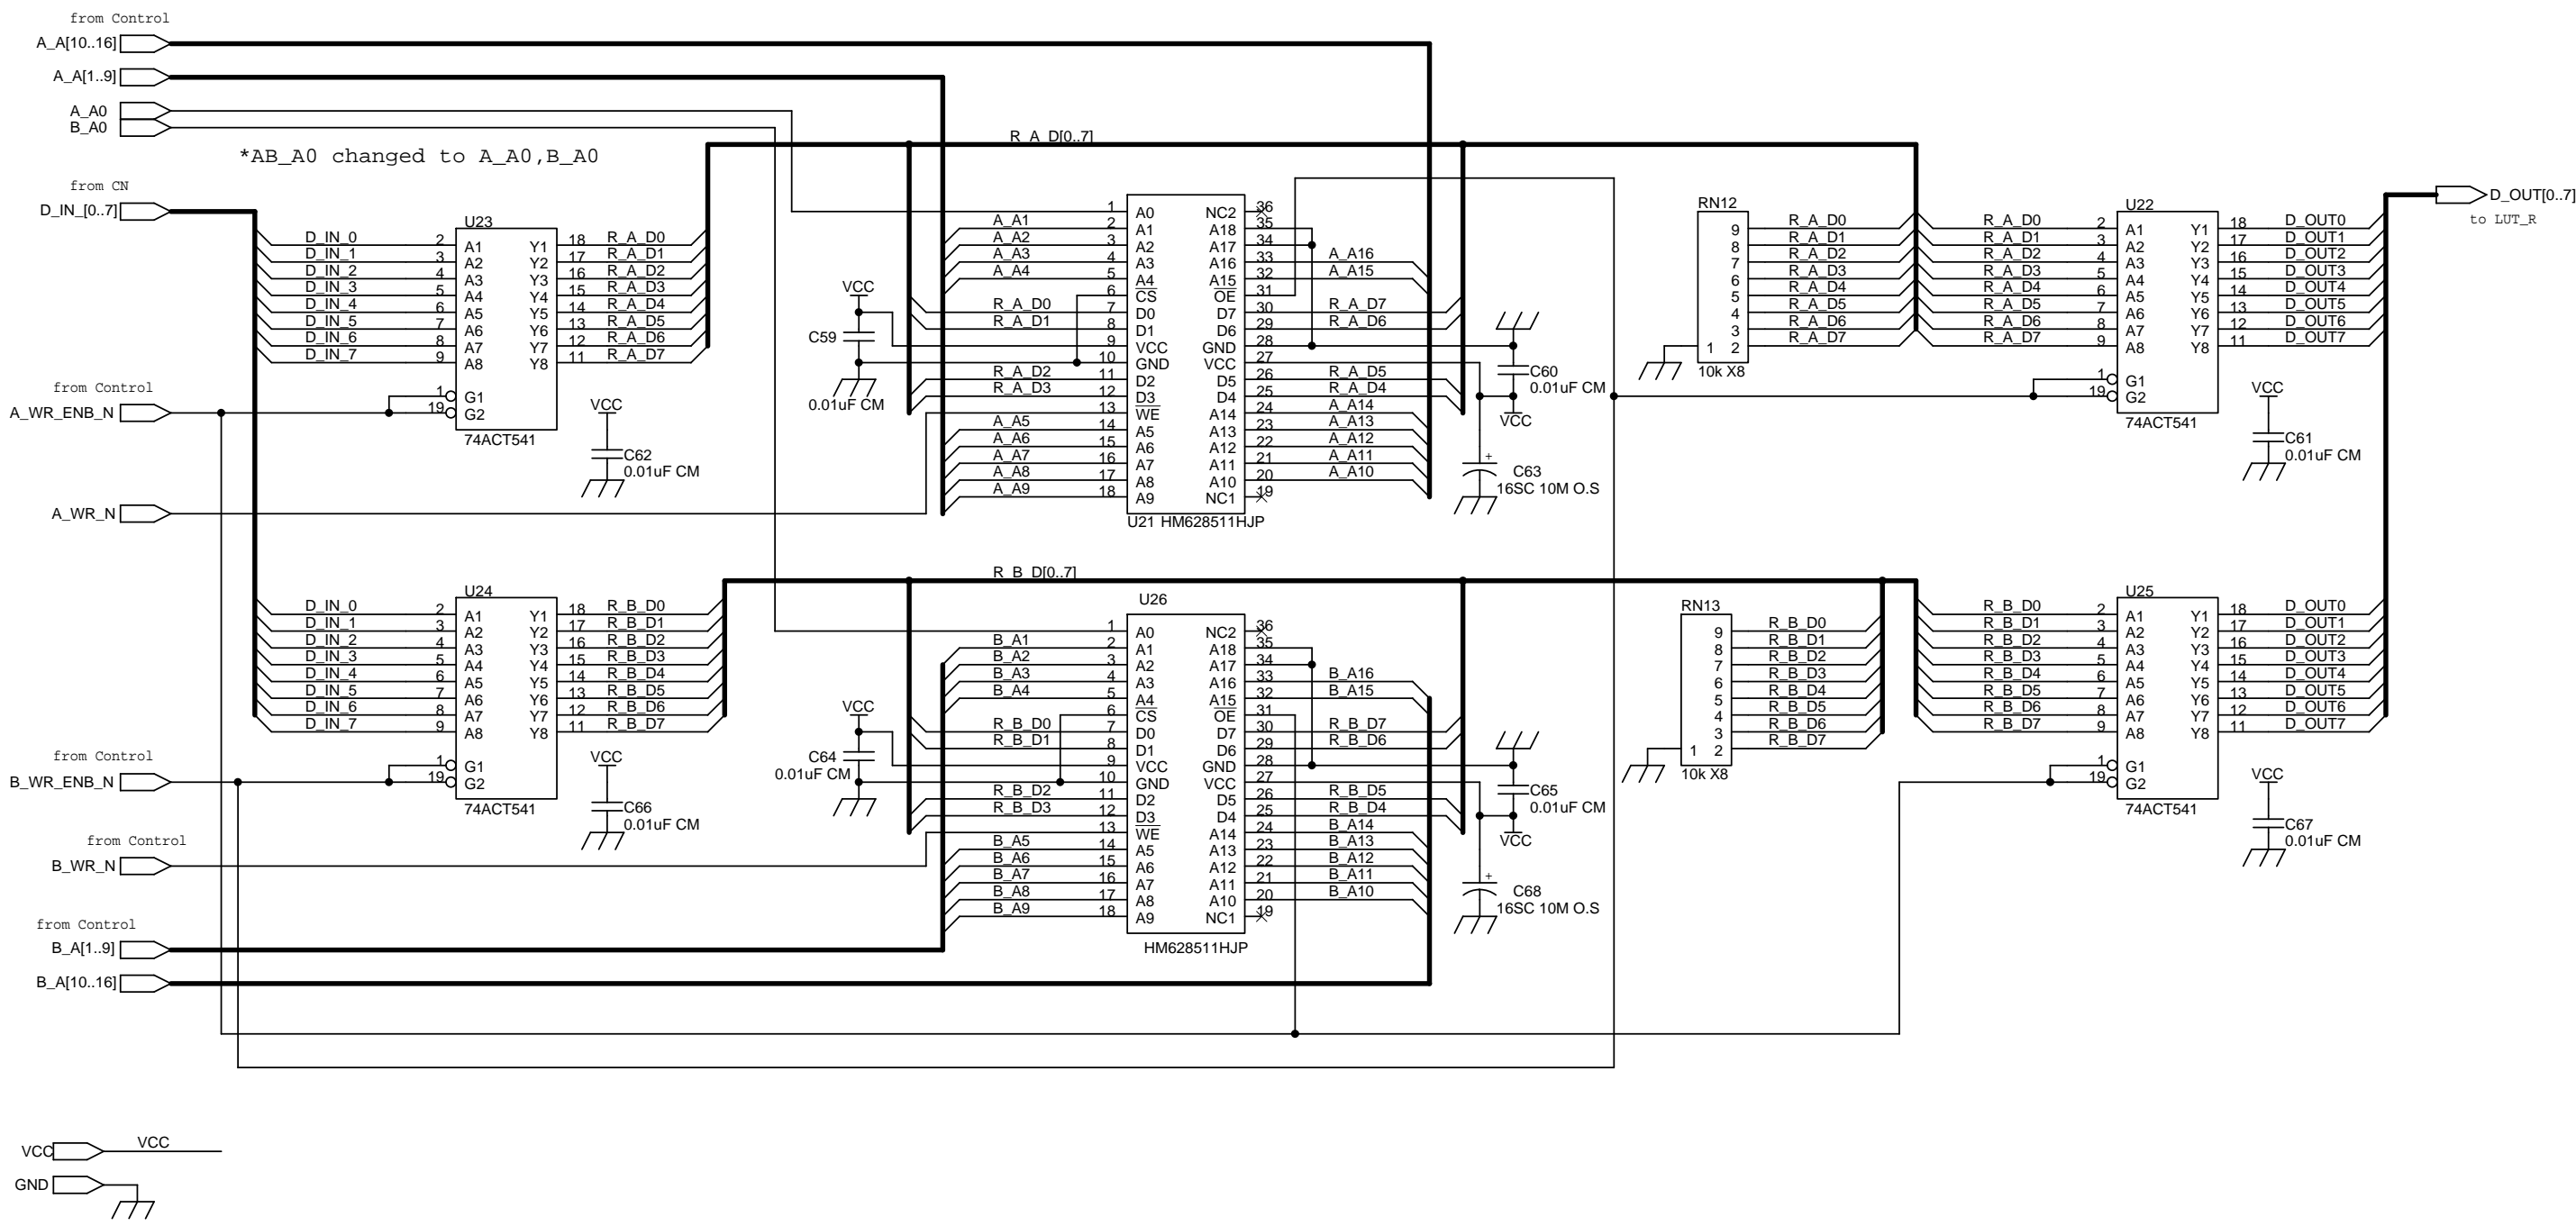

Title		
Decoder		
Size	Document Number	Rev
A3	<Doc>	1
Date:	Tuesday, December 17, 2019	Sheet 4 of 12

Title		
Input Connector		
Size	Document Number	Rev
A3	<Doc>	1
Date:	Tuesday, December 17, 2019	Sheet 8 of 12

Title		
LUT-B		
Size	Document Number	Rev
A3	<Doc>	1
Date:	Tuesday, December 17, 2019	Sheet 9 of 12

Title		
LUT-R		
Size	Document Number	Rev
A3	<Doc>	1
Date:	Tuesday, December 17, 2019	Sheet 11 of 12