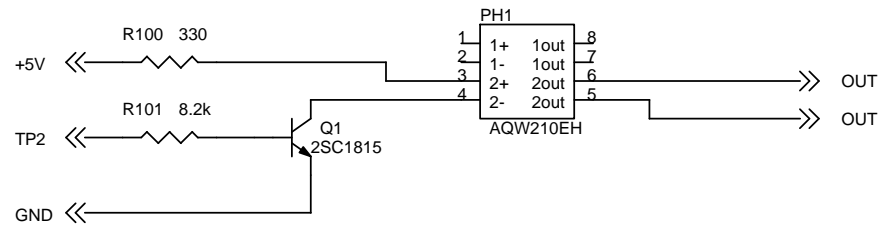

Title		
AD16		
Size	Document Number	Rev
A4	B212	1
Date:	Wednesday, August 28, 2013	Sheet 1 of 1

Title		
<Title>		
Size	Document Number	Rev
A4	<Doc>	<RevCo
Date:	Wednesday, August 28, 2013	Sheet 1 of 1

Title		
A-621L v2 for AD16		
Size	Document Number	Rev
A4	A021	1.0
Date:	Wednesday, August 28, 2013	Sheet 1 of 1