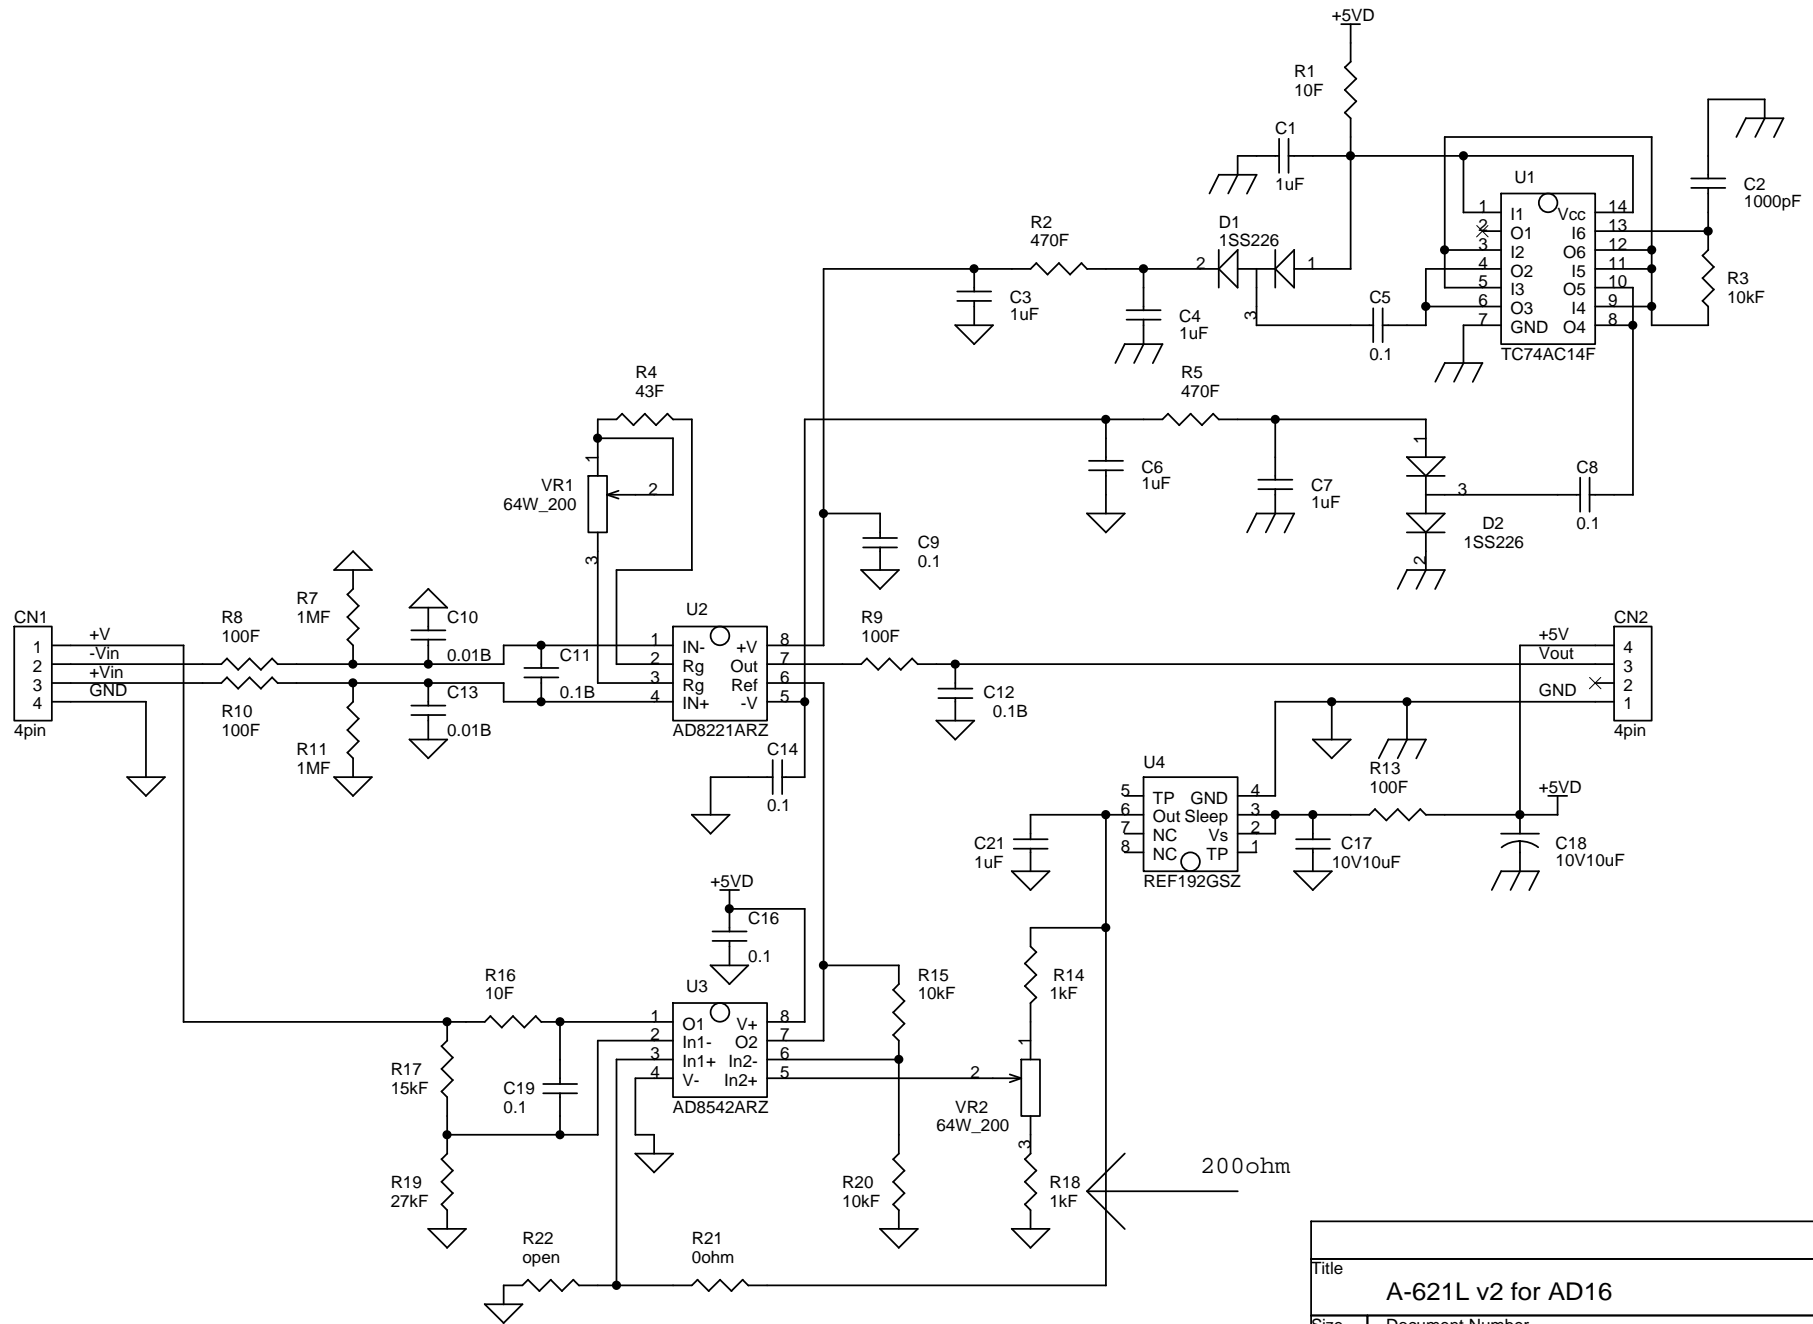

Title		
AD16		
Size	Document Number	Rev
A4	B212	1
Date:	Wednesday, August 28, 2013	Sheet 1 of 1

Title		
<Title>		
Size	Document Number	Rev
A4	<Doc>	<RevCo
Date:	Wednesday, August 28, 2013	Sheet 1 of 1

Title		
A-621L v2 for AD16		
Size	Document Number	Rev
A4	A021	1.0
Date:	Wednesday, August 28, 2013	Sheet 1 of 1