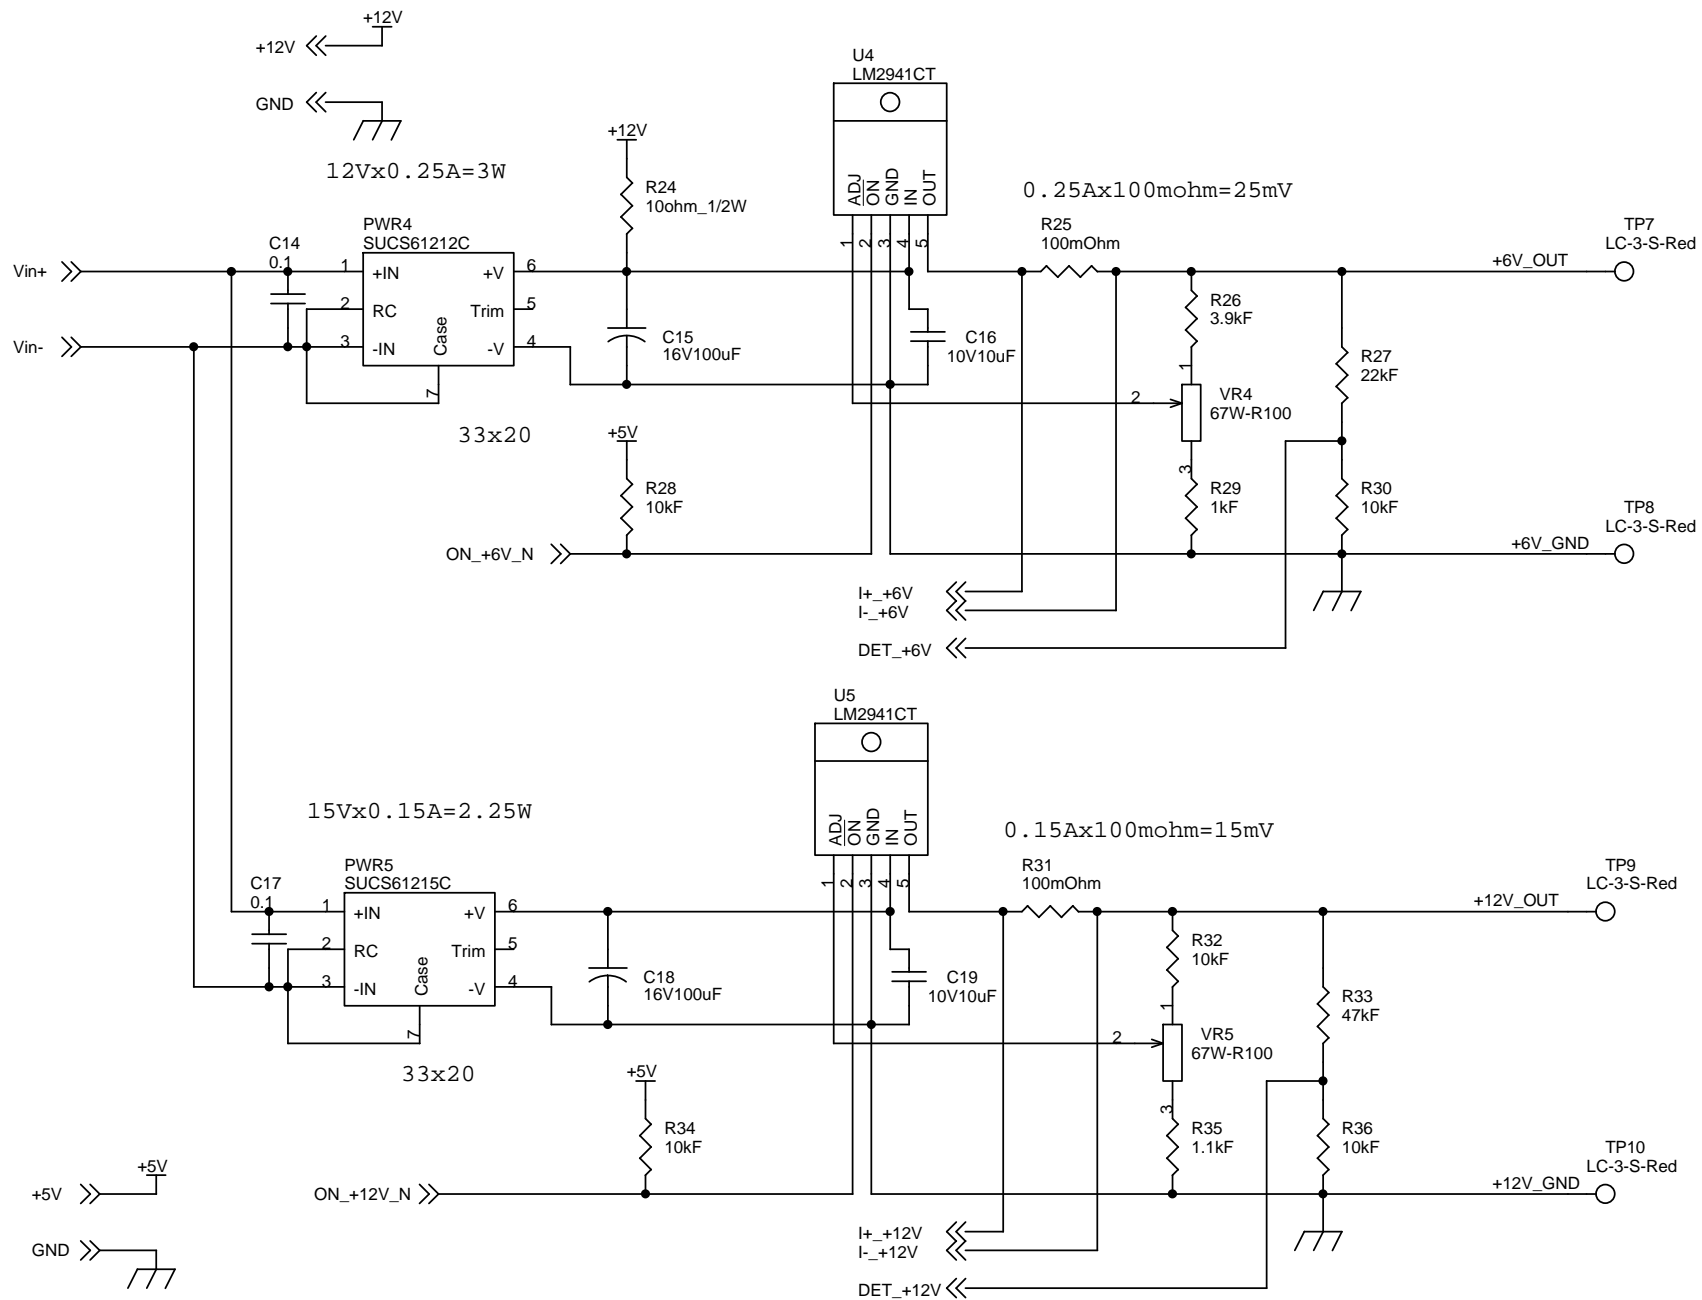

Title		
Multi Power / PWR1		
Size	Document Number	Rev
Custom	B222	1
Date:	Monday, October 05, 2015	Sheet 1 of 4

Title		
Multi Power / PWR2		
Size	Document Number	Rev
A4	B222	1
Date:	Monday, October 05, 2015	Sheet 2 of 4

Title		
Multi Power / Amp		
Size	Document Number	Rev
A4	B222	1
Date:	Monday, October 05, 2015	Sheet 3 of 4

Title		
Multi Power / Main		
Size	Document Number	Rev
A4	B222	1
Date:	Monday, October 05, 2015	Sheet 4 of 4