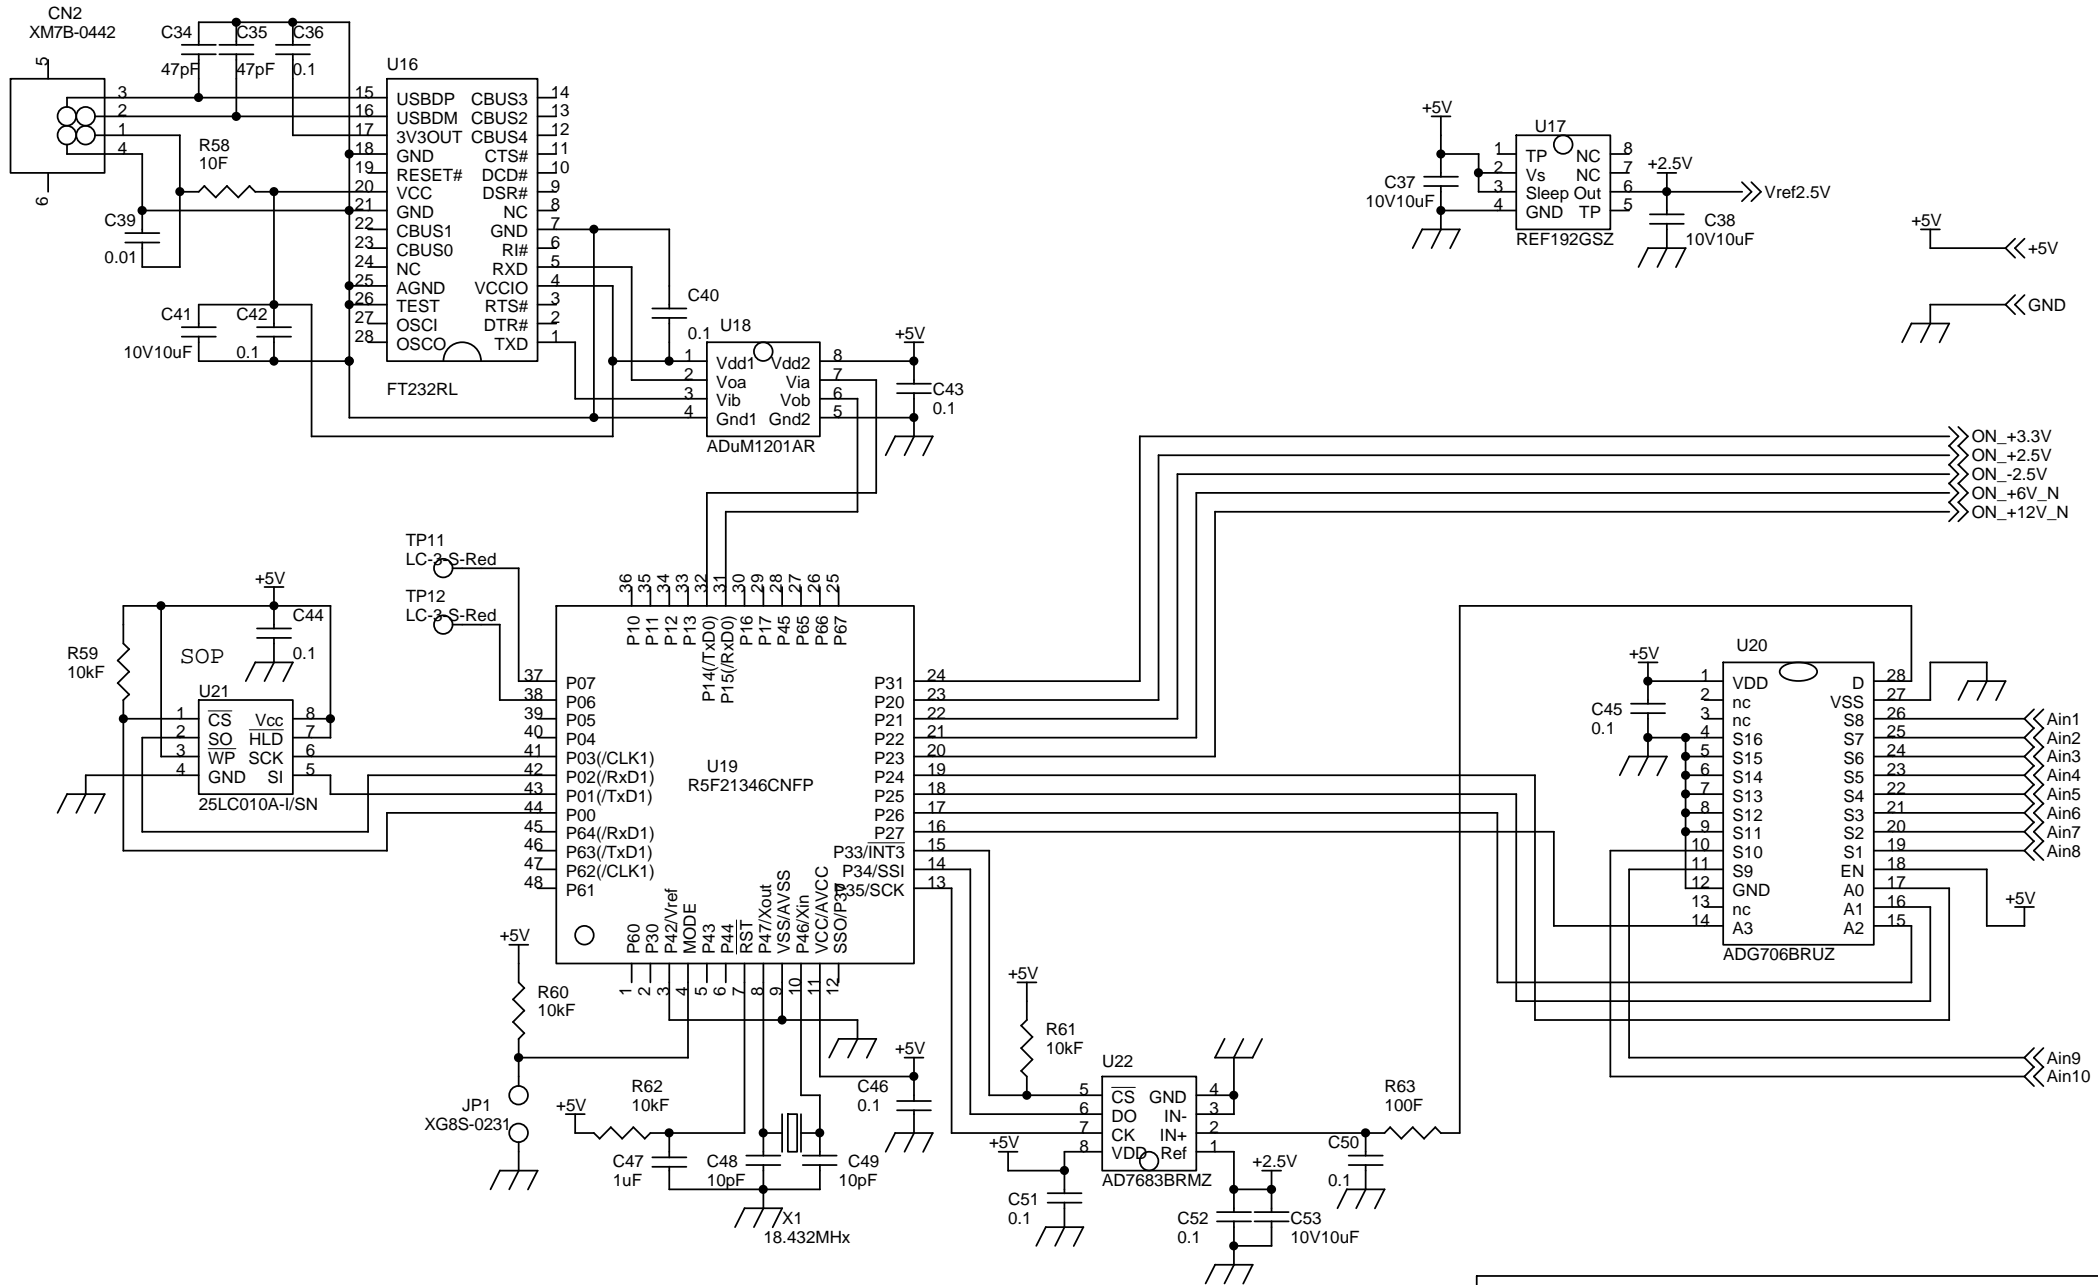

Title		
Multi Power / PWR1		
Size	Document Number	Rev
Custom	B222	1
Date:	Monday, October 05, 2015	Sheet 1 of 4

Title		
Multi Power / PWR2		
Size	Document Number	Rev
A4	B222	1
Date:	Monday, October 05, 2015	Sheet 2 of 4

Title		
Multi Power / Amp		
Size	Document Number	Rev
A4	B222	1
Date:	Monday, October 05, 2015	Sheet 3 of 4

Title		
Multi Power / Main		
Size	Document Number	Rev
A4	B222	1
Date:	Monday, October 05, 2015	Sheet 4 of 4