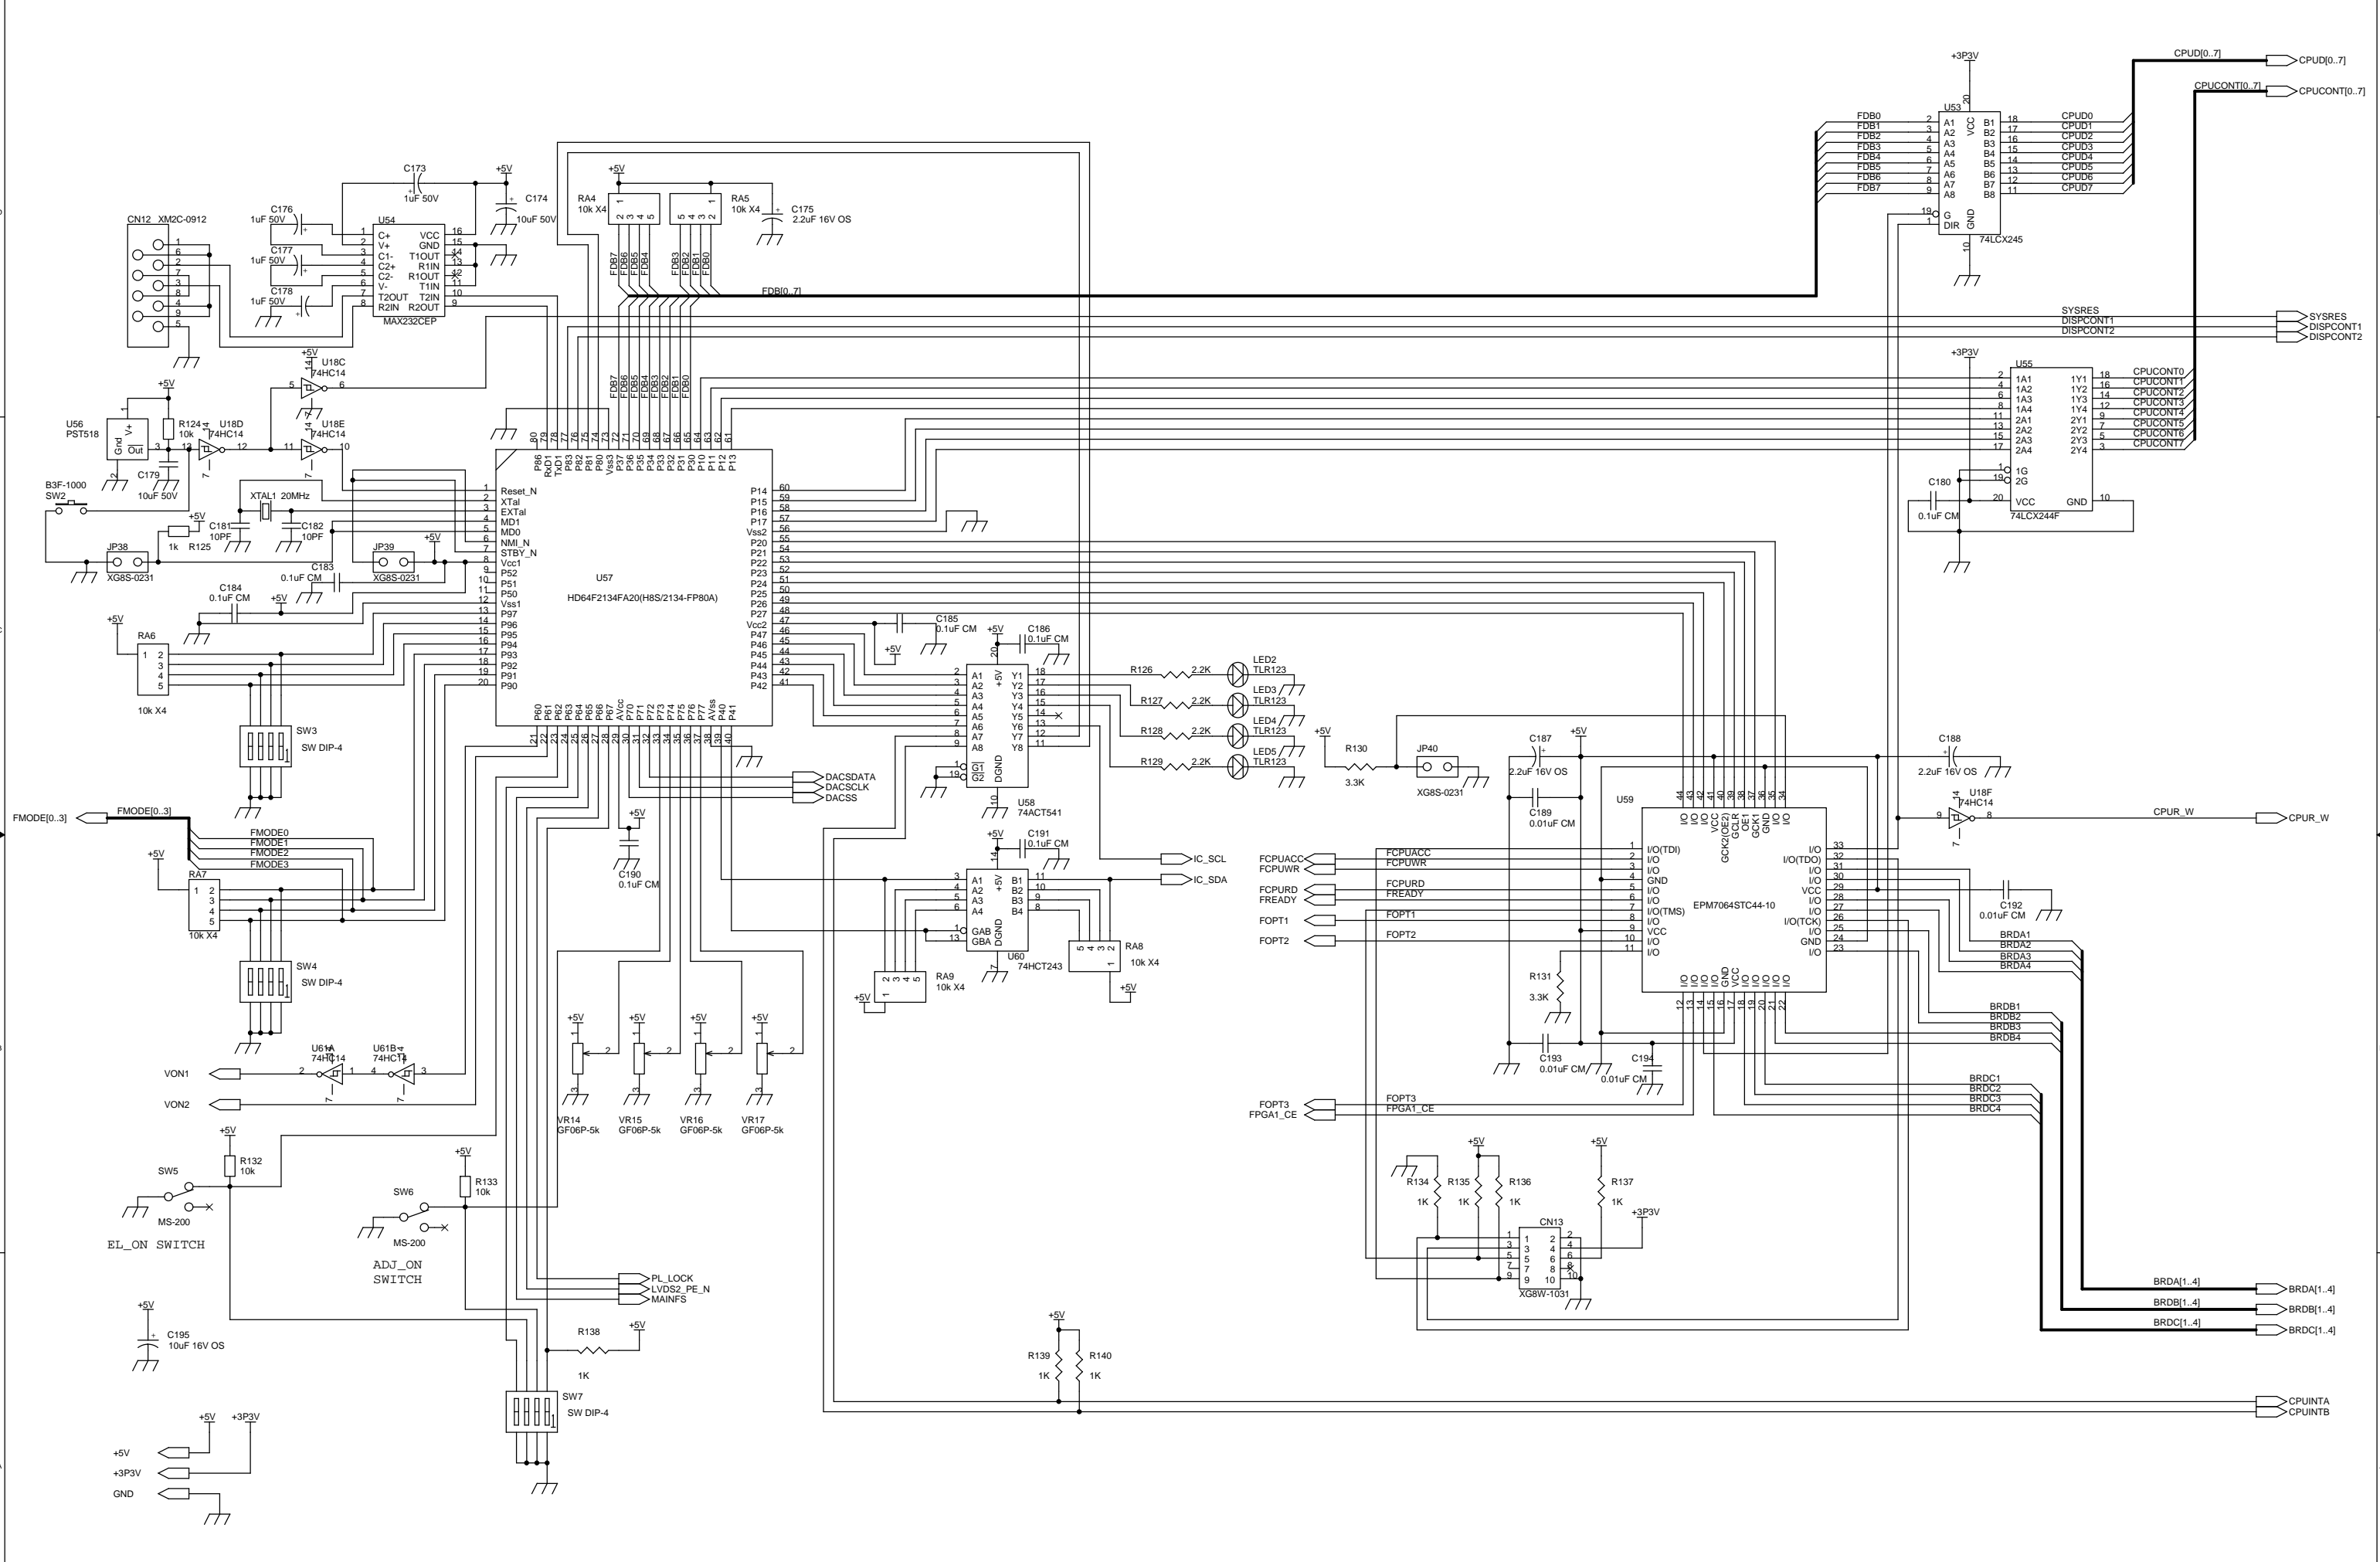

Title		
GAMMA_MEM		
Size	Document Number	Rev
A3	<Doc>	1
Date:	Tuesday, May 07, 2002	Sheet 4 of 8

Title		
DATA_MOTHER		
Size	Document Number	Rev
A3	<Doc>	1
Date:	Tuesday, May 07, 2002	Sheet 5 of 8

Title		
ELADJ_DACNV		
Size	Document Number	Rev
A2	<Doc>	1
Date:	Tuesday, May 07, 2002	Sheet 6 of 8

Title ELADJ_POWER		
Size A2	Document Number <Doc>	Rev 1
Date: Tuesday, May 07, 2002	Sheet 7	of 8

Title	ELADJ_CPU	
Size	A2	Document Number
Date	Tuesday, May 07, 2002	Sheet 8 of 8
Rev	1	