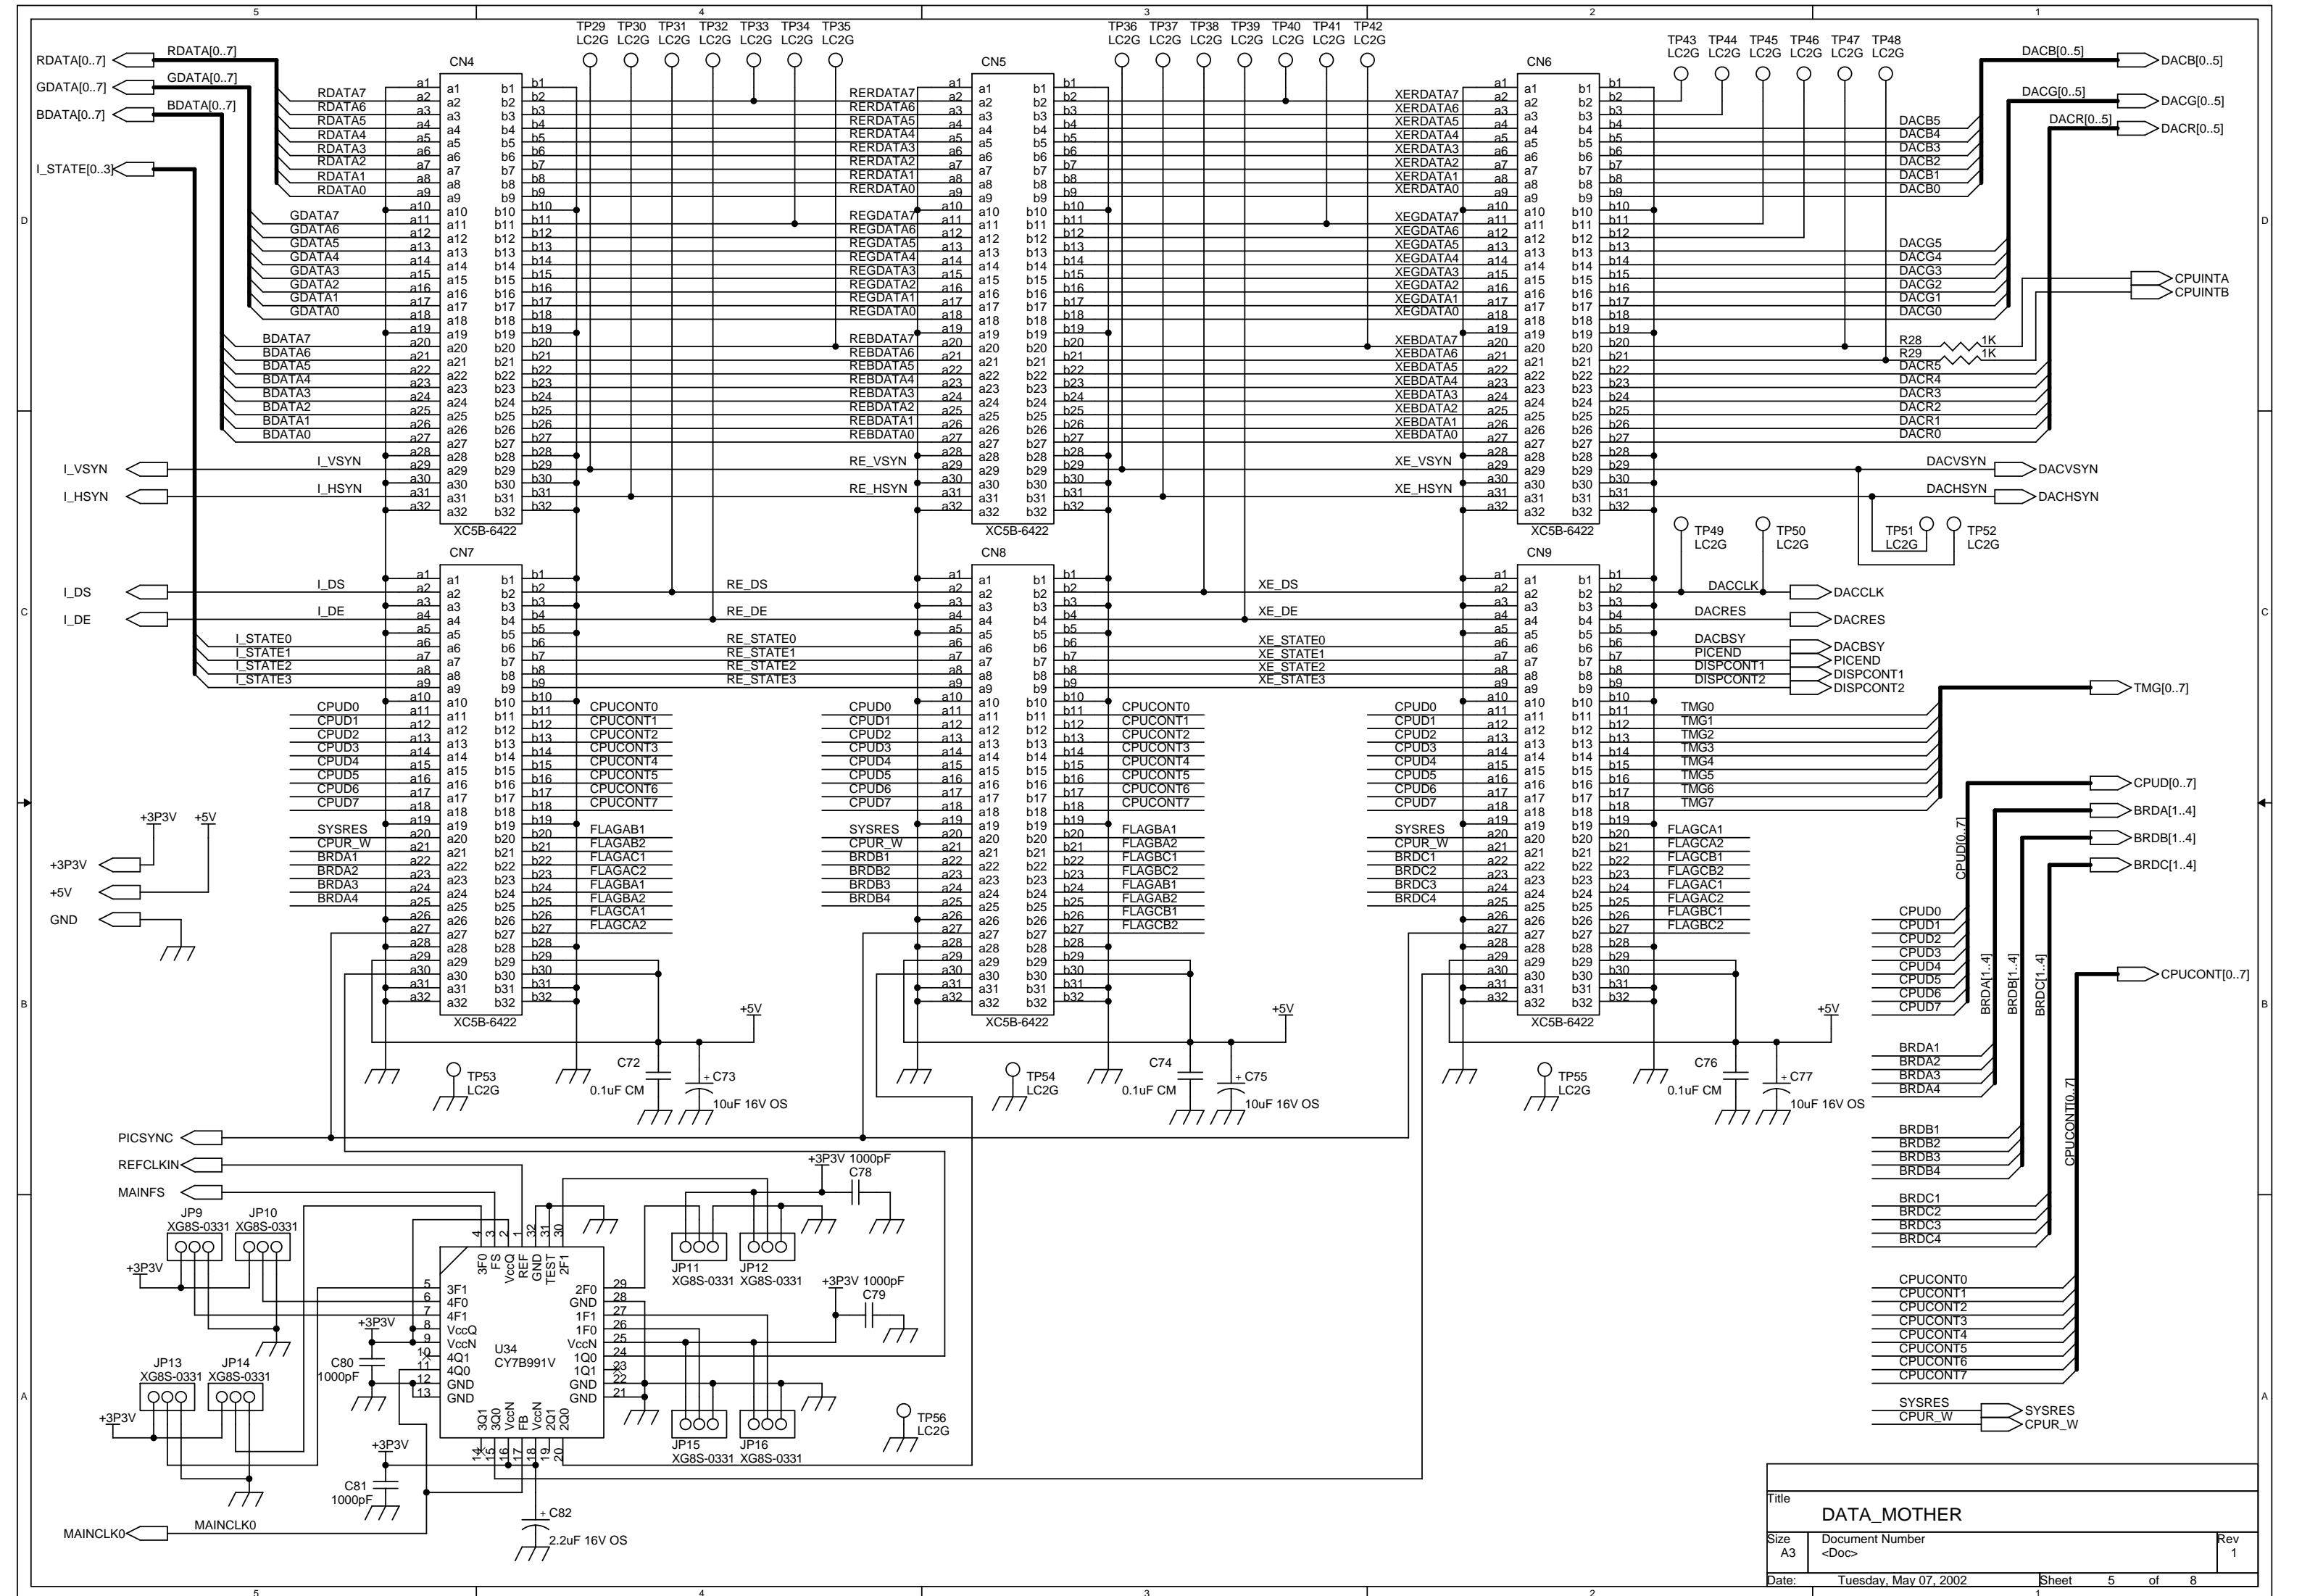

Title		
GAMMA_MEM		
Size	Document Number	Rev
A3	<Doc>	1
Date:	Tuesday, May 07, 2002	Sheet 4 of 8

Title		
DATA_MOTHER		
Size	Document Number	Rev
A3	<Doc>	1
Date:	Tuesday, May 07, 2002	Sheet 5 of 8

Title		
ELADJ_DACNV		
Size	Document Number	Rev
A2	<Doc>	1
Date:	Tuesday, May 07, 2002	Sheet 6 of 8

Title ELADJ_POWER		
Size A2	Document Number <Doc>	Rev 1
Date: Tuesday, May 07, 2002	Sheet 7	of 8

Title	ELADJ_CPU	
Size	A2	Document Number
Date	Tuesday, May 07, 2002	Sheet 8 of 8
Rev	1	