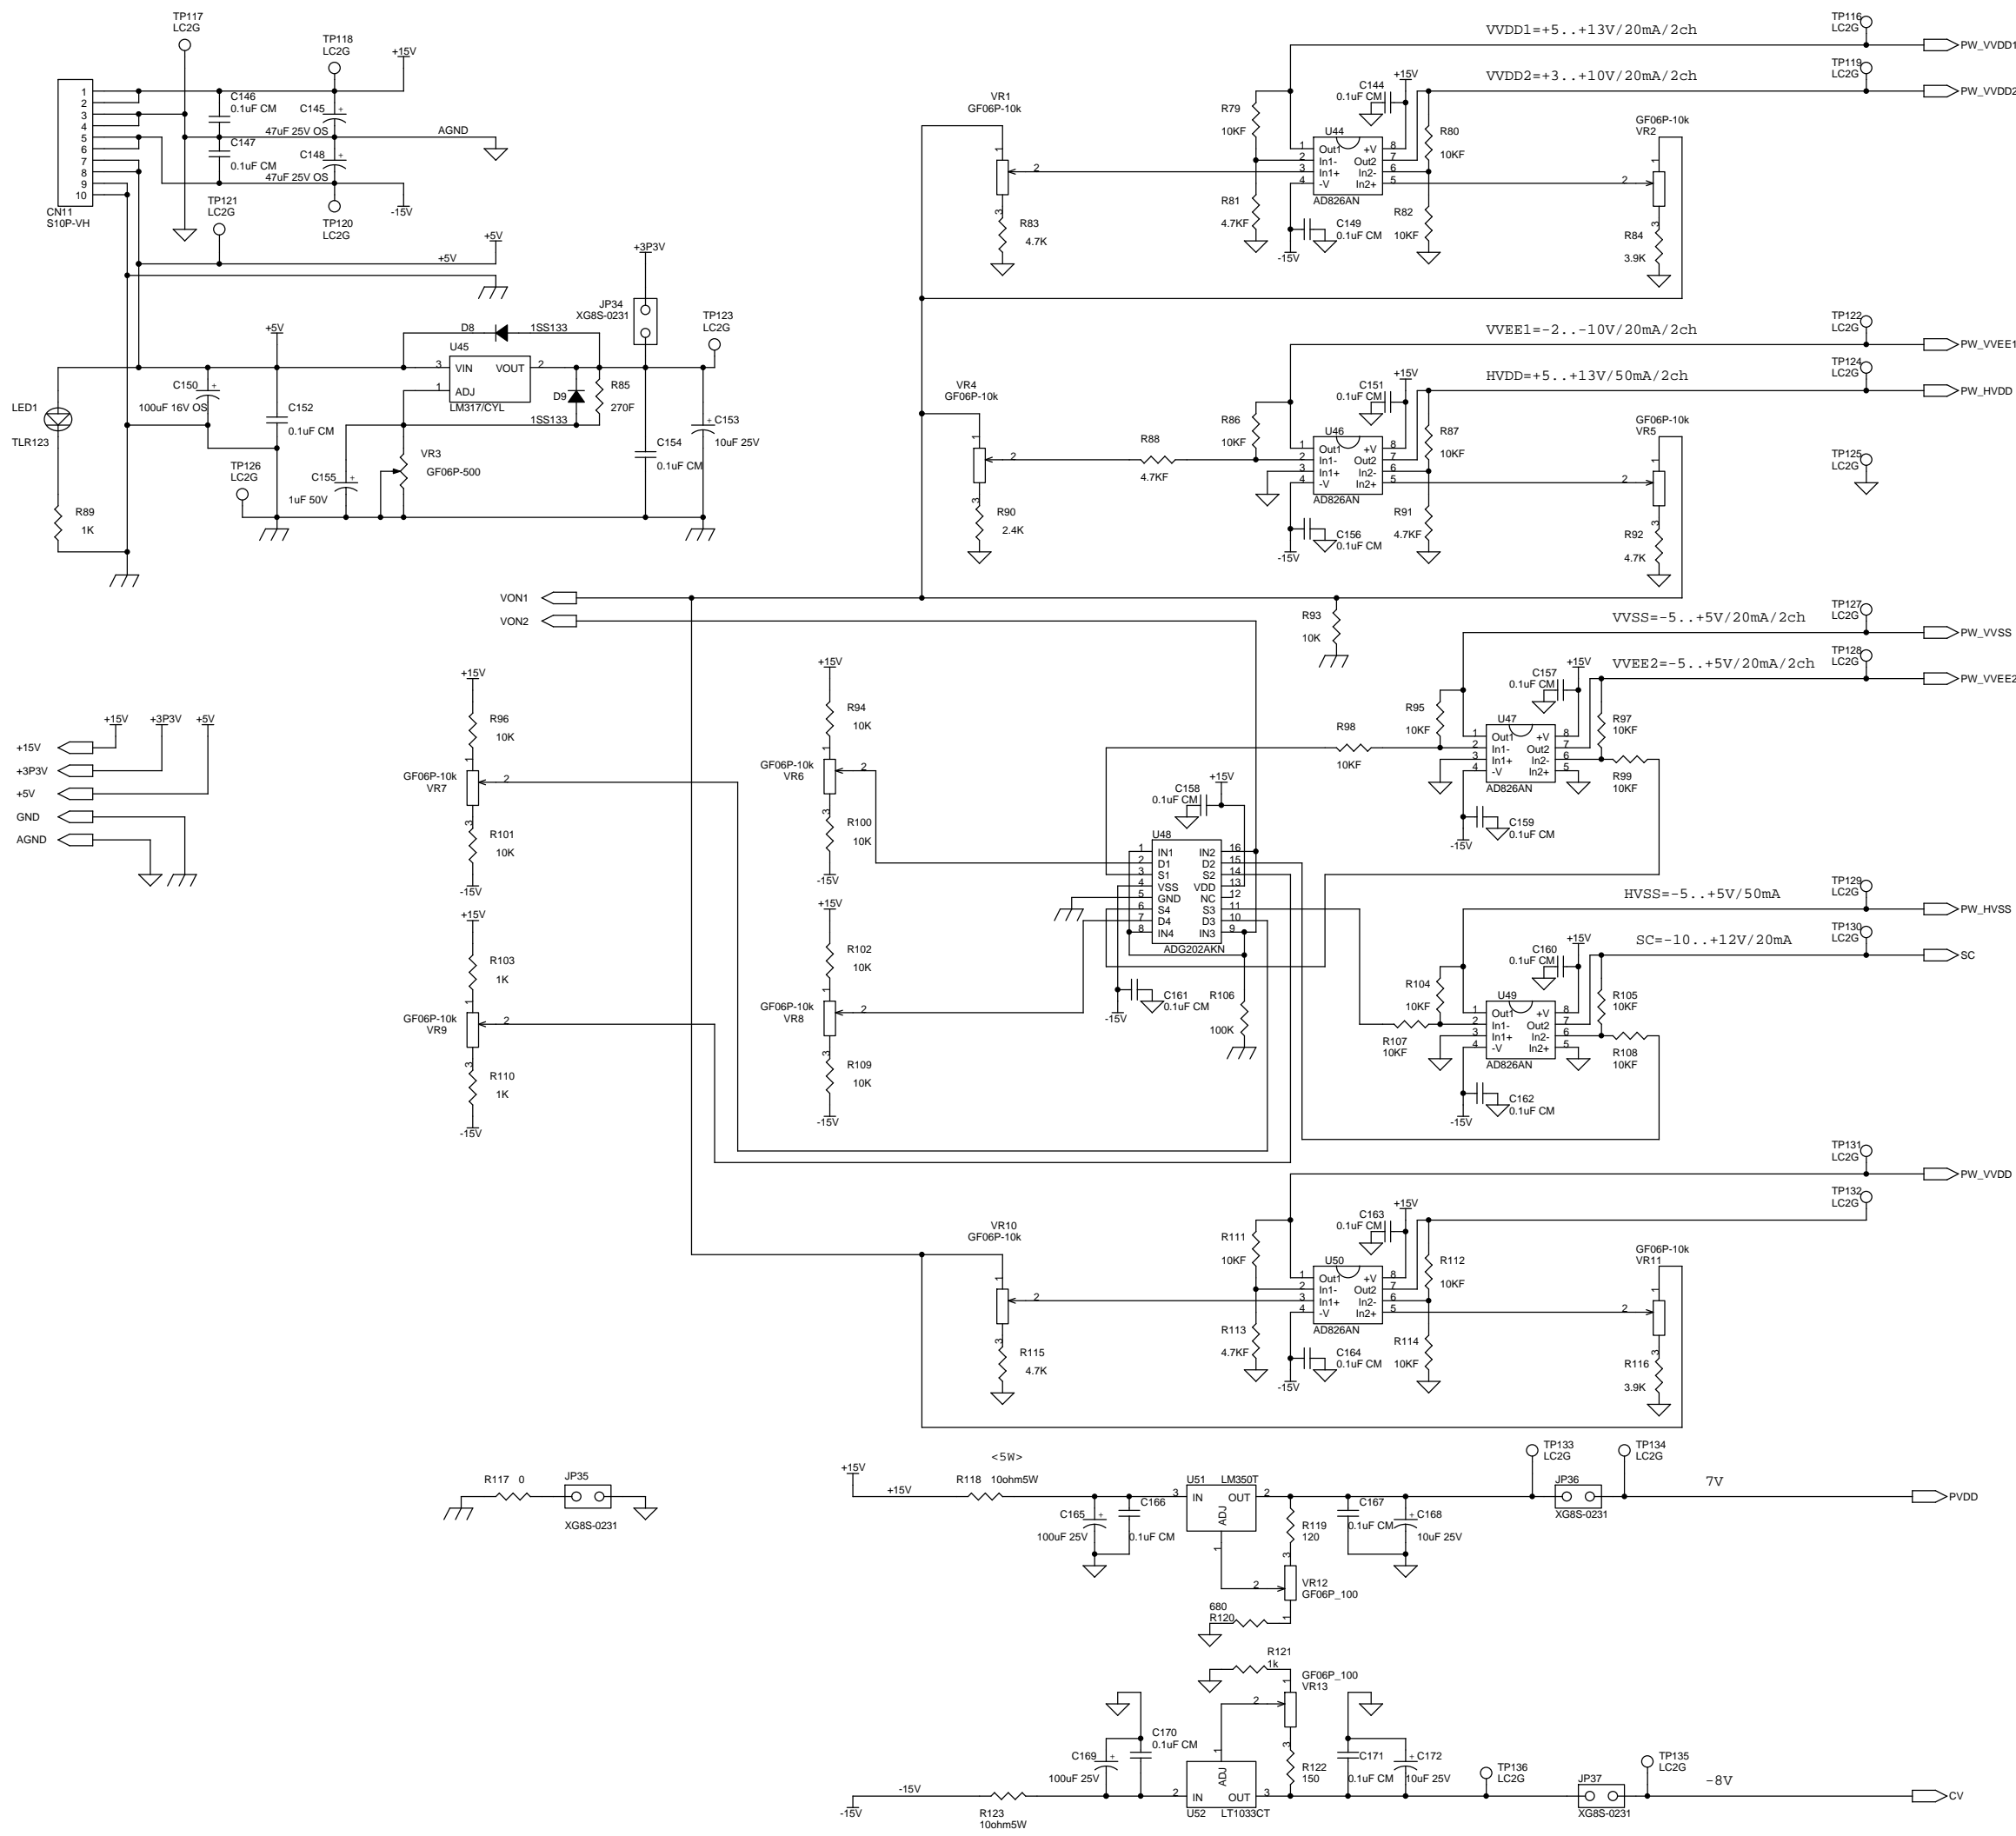

Title		
GAMMA_MEM		
Size	Document Number	Rev
A3	<Doc>	1
Date:	Tuesday, May 07, 2002	Sheet 4 of 8

Title		
DATA_MOTHER		
Size	Document Number	Rev
A3	<Doc>	1
Date:	Tuesday, May 07, 2002	Sheet 5 of 8

Title		
ELADJ_DACNV		
Size	Document Number	Rev
A2	<Doc>	1
Date:	Tuesday, May 07, 2002	Sheet 6 of 8

Title ELADJ_POWER		
Size A2	Document Number <Doc>	Rev 1
Date: Tuesday, May 07, 2002	Sheet 7	of 8

Title	ELADJ_CPU	
Size	A2	Document Number
Date	Tuesday, May 07, 2002	Sheet 8 of 8
Rev	1	