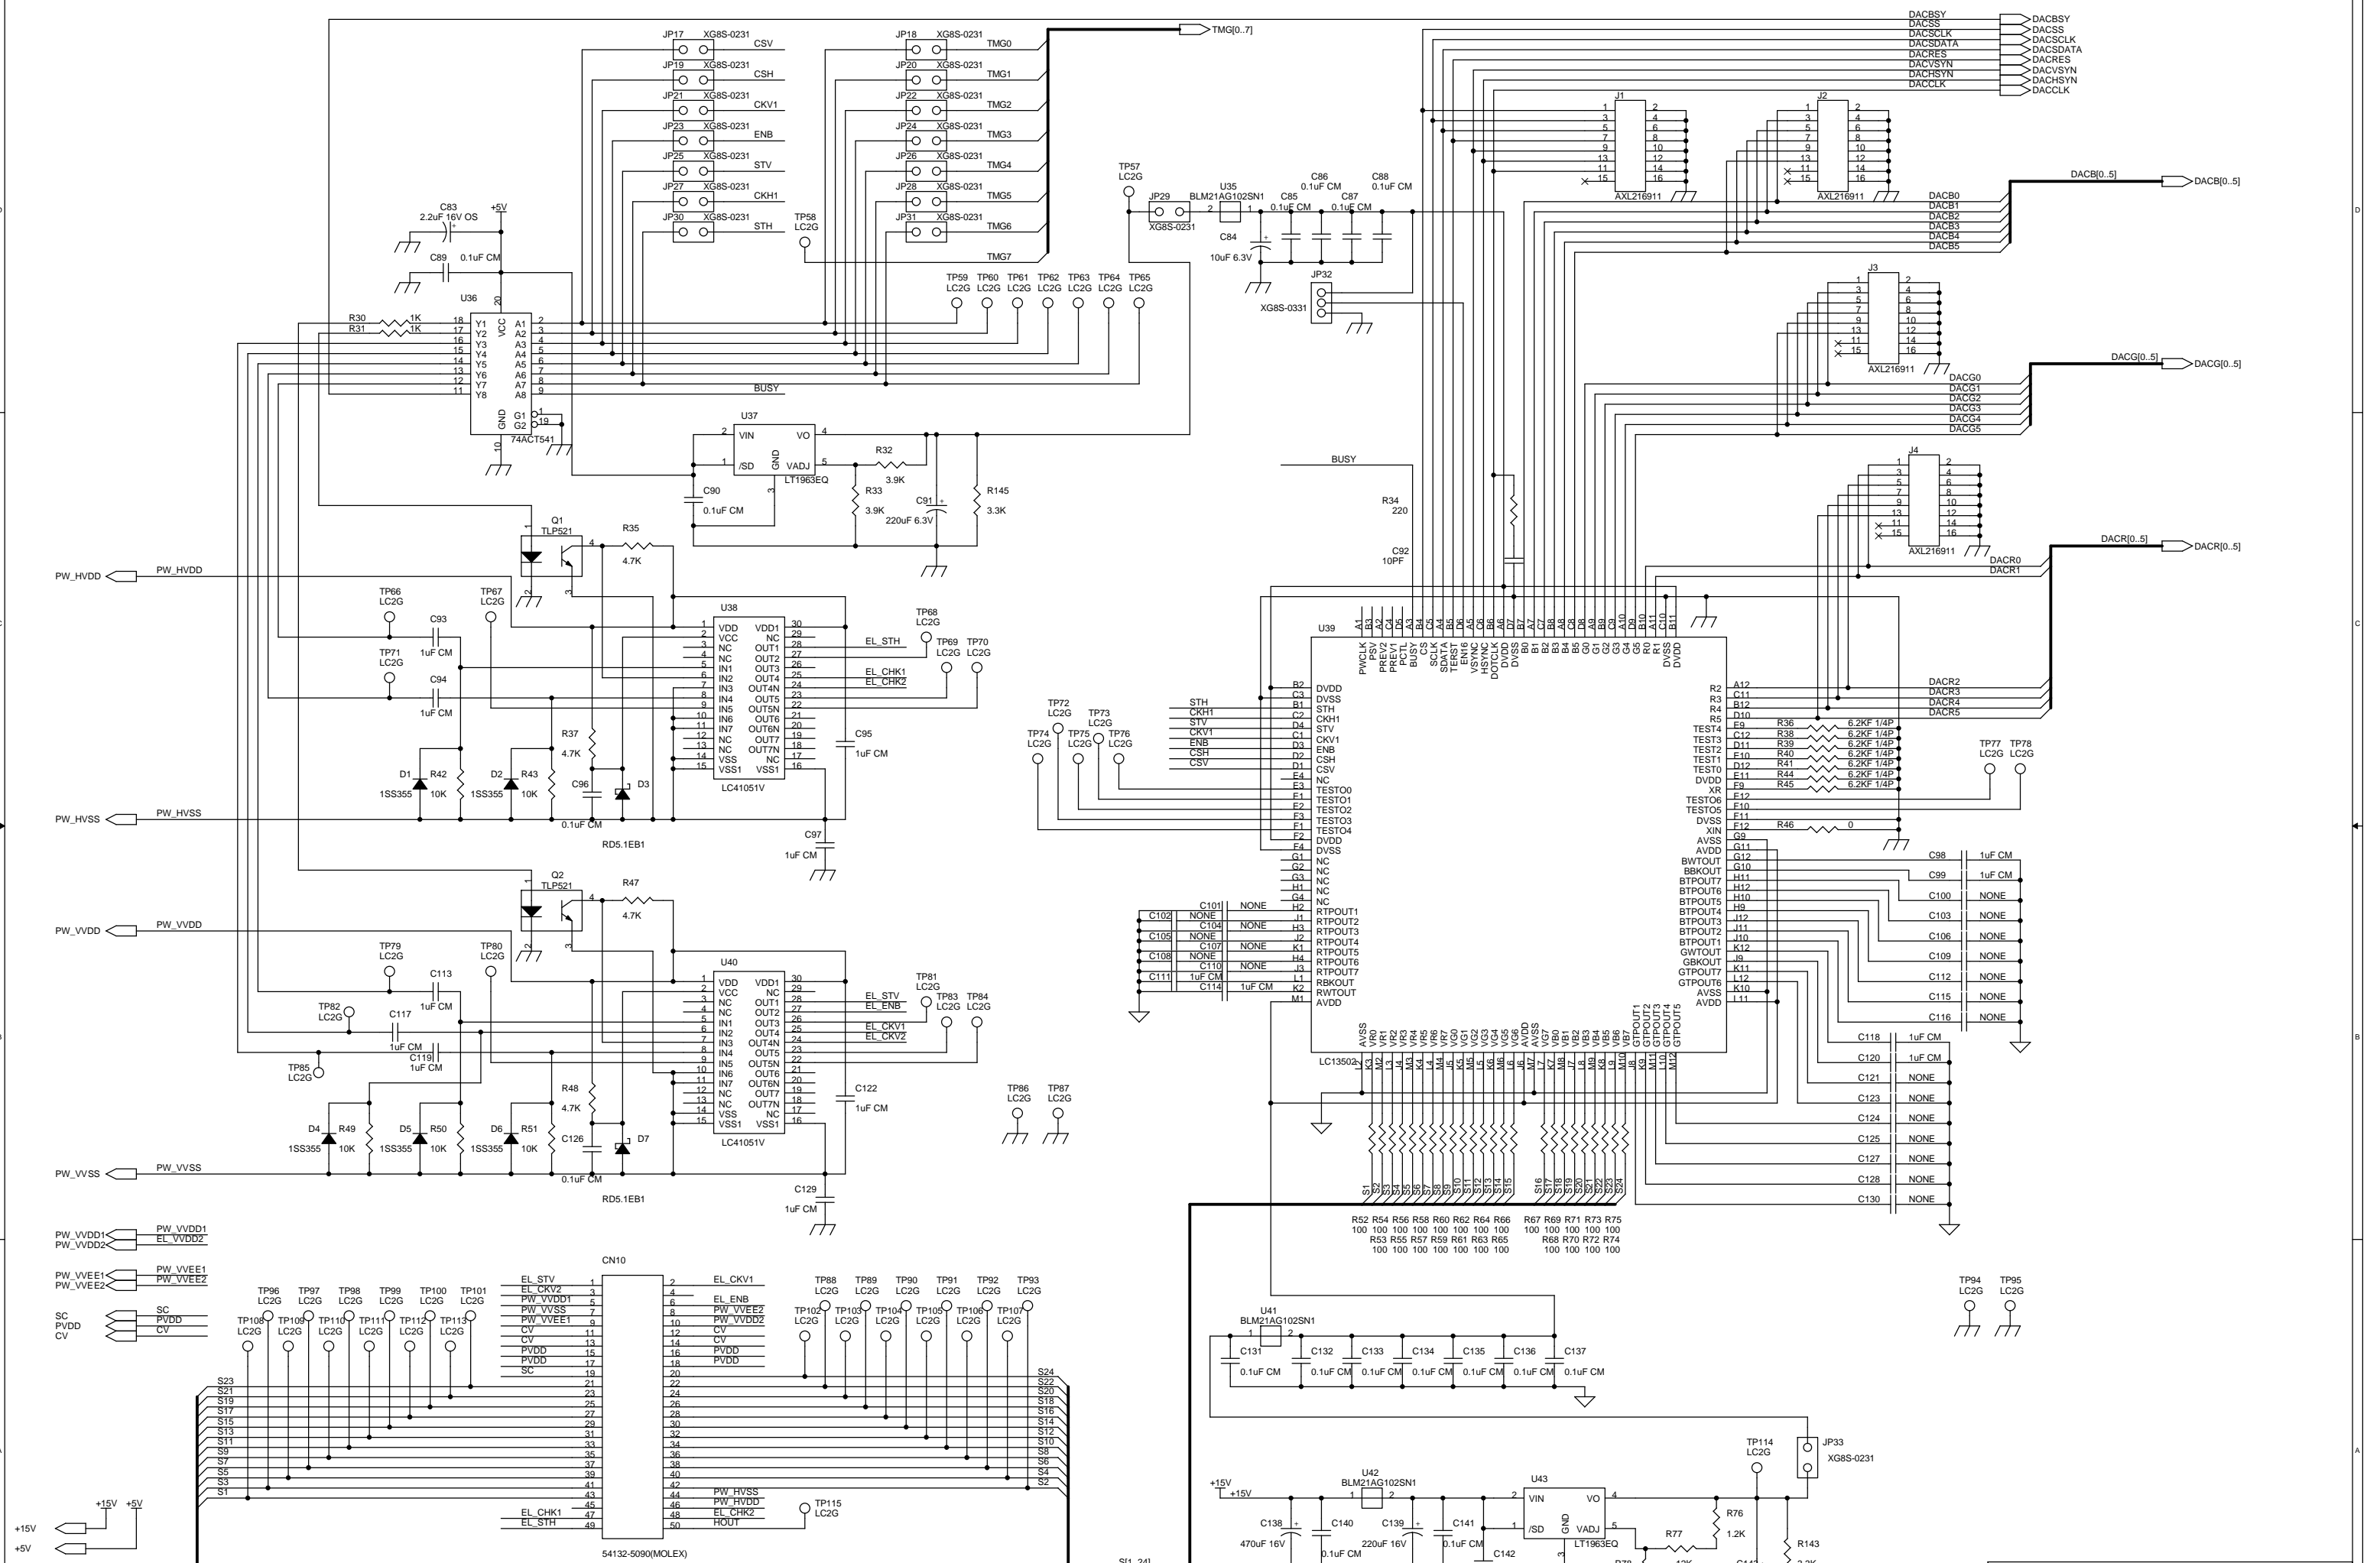

Title		
GAMMA_MEM		
Size	Document Number	Rev
A3	<Doc>	1
Date:	Tuesday, May 07, 2002	Sheet 4 of 8

Title		
DATA_MOTHER		
Size	Document Number	Rev
A3	<Doc>	1
Date:	Tuesday, May 07, 2002	Sheet 5 of 8

Title		
ELADJ_DACNV		
Size	Document Number	Rev
A2	<Doc>	1
Date:	Tuesday, May 07, 2002	Sheet 6 of 8

Title ELADJ_POWER		
Size A2	Document Number <Doc>	Rev 1
Date: Tuesday, May 07, 2002	Sheet 7	of 8

Title	ELADJ_CPU	
Size	A2	Document Number
Date	Tuesday, May 07, 2002	Sheet 8 of 8
Rev	1	