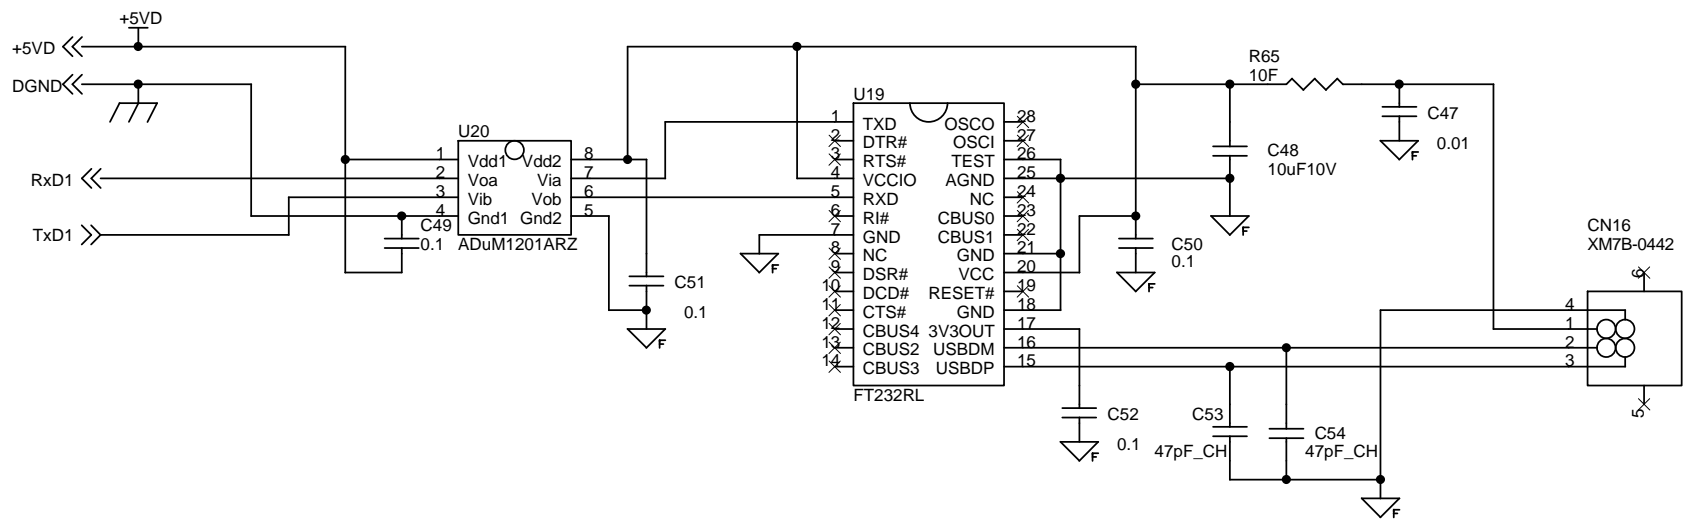

Title		
SOLAR CAR / CPU		
Size	Document Number	Rev
A3	v2.0 r1	1
Date:	Monday, November 25, 2013	Sheet 2 of 3

1SS133T x5=ATO_TUKE

Title		
SolarCarMonitor / BatteryMonitor		
Size	Document Number	Rev
Custom	v2.0 r1	1
Date:	Monday, November 25, 2013	Sheet 1 of 3