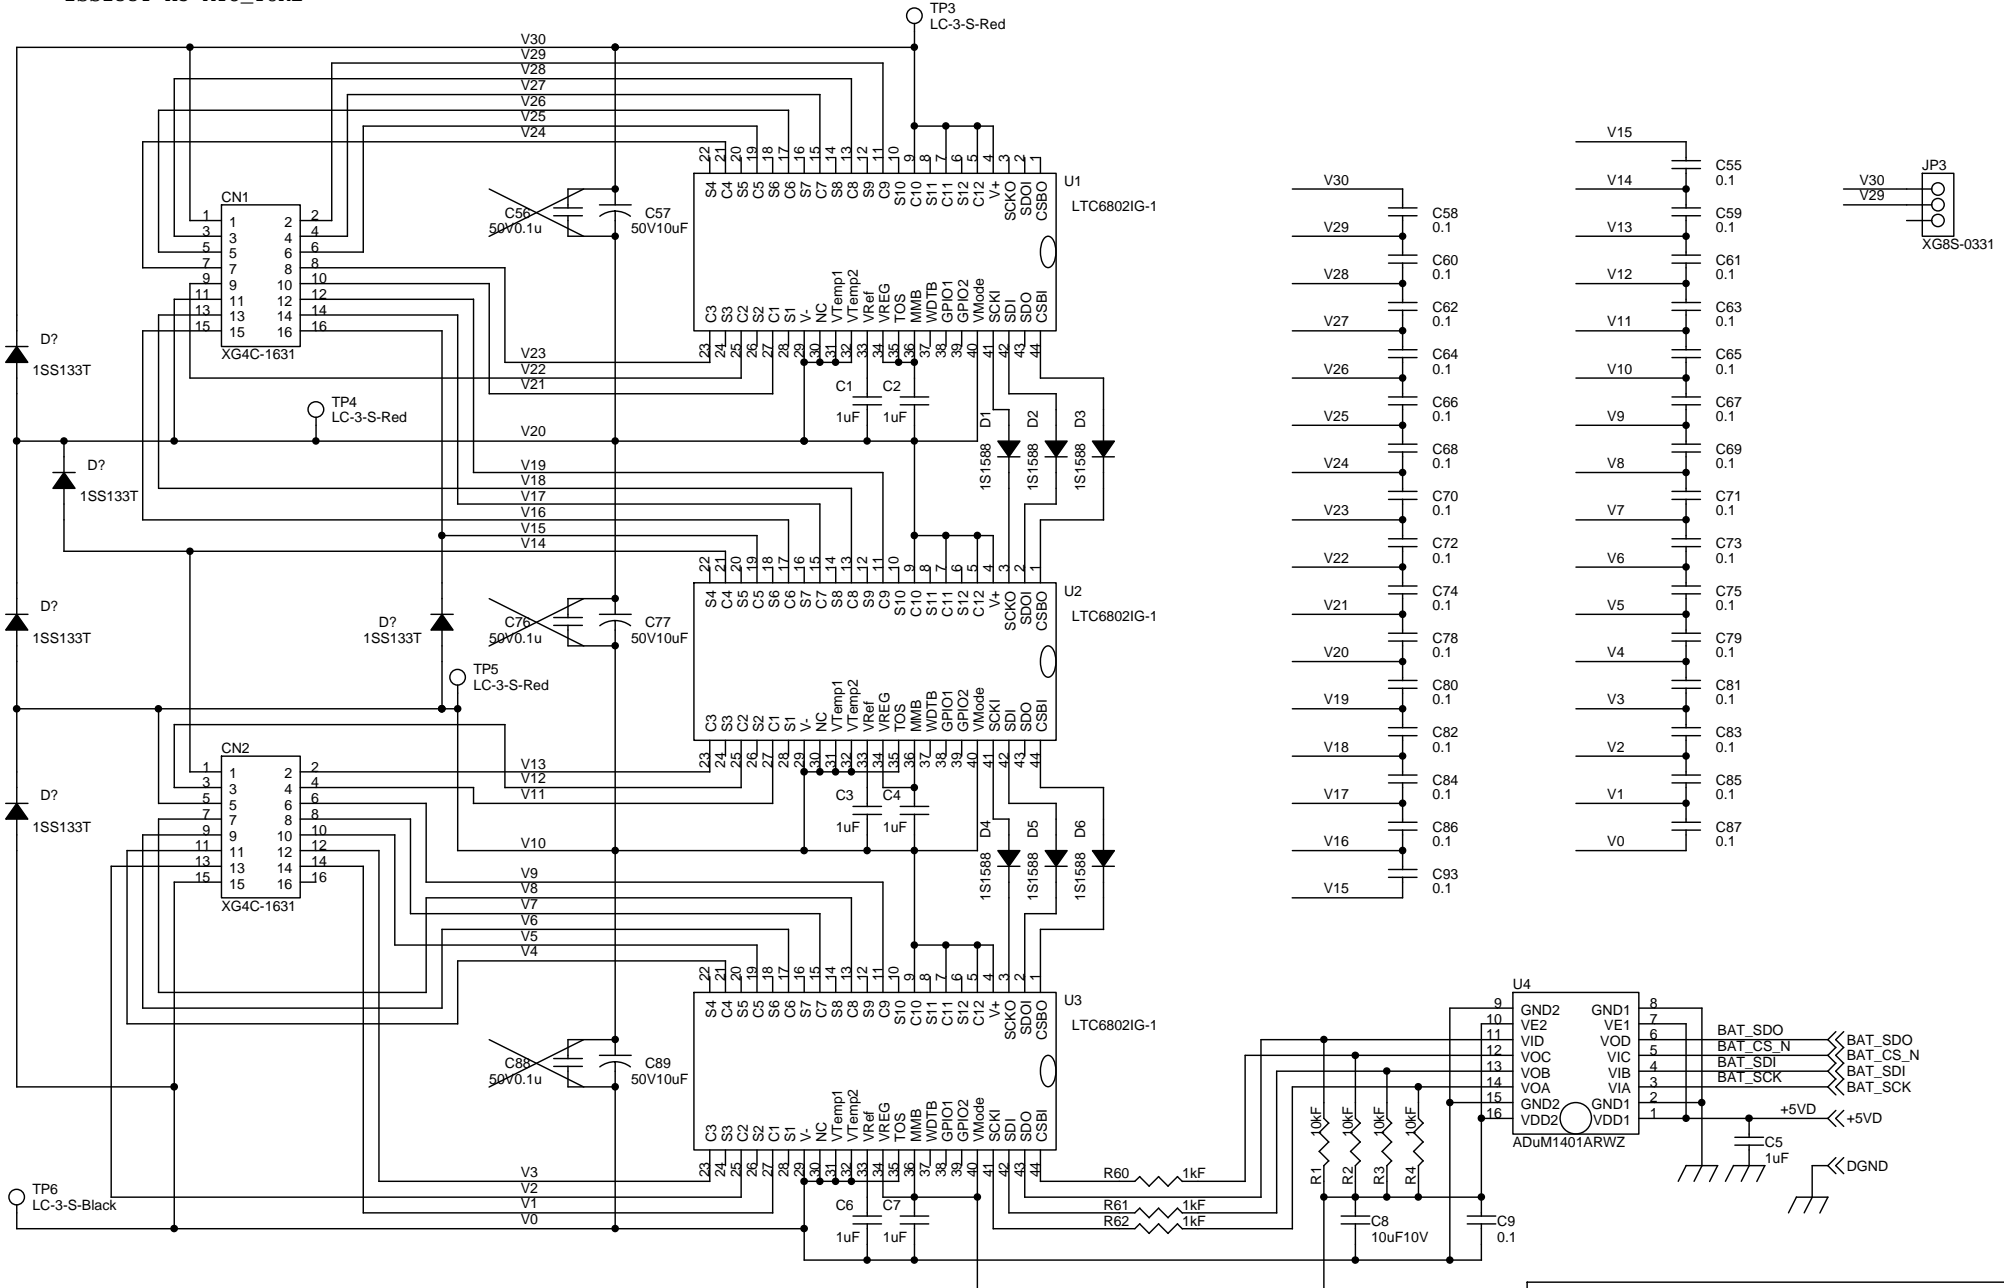

Title		
SOLAR CAR / CPU		
Size	Document Number	Rev
A3	v2.0 r1	1
Date:	Monday, November 25, 2013	Sheet 2 of 3

1SS133T x5=ATO_TUKE

Title		
SolarCarMonitor / BatteryMonitor		
Size	Document Number	Rev
Custom	v2.0 r1	1
Date:	Monday, November 25, 2013	Sheet 1 of 3