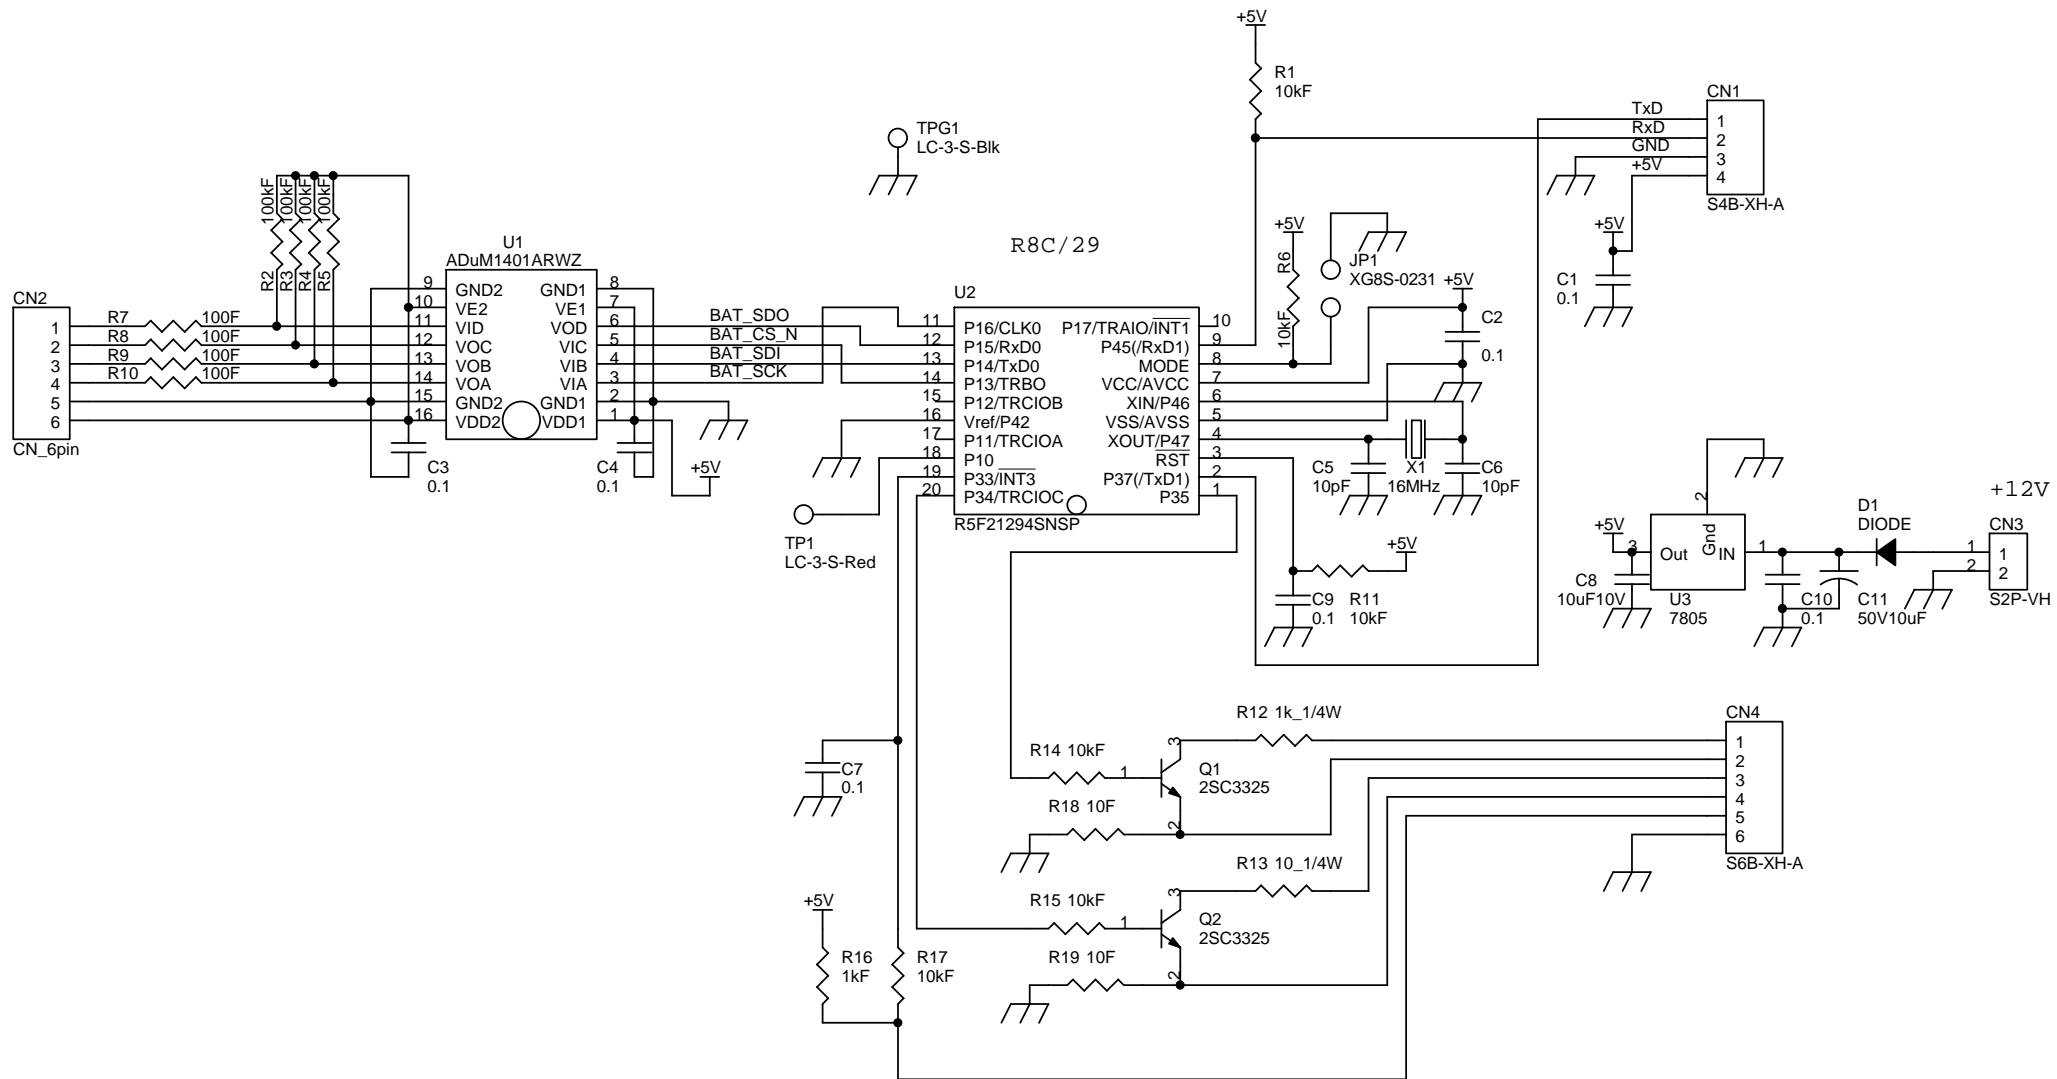

Title		
BatteryCellMonitor		
Size	Document Number	Rev
A4	B215	1
Date:	Friday, June 13, 2014	Sheet 1 of 1

Title		
BatteryCellMonitor / CPU		
Size	Document Number	Rev
A4	B215	1
Date:	Tuesday, December 17, 2019	Sheet 1 of 1