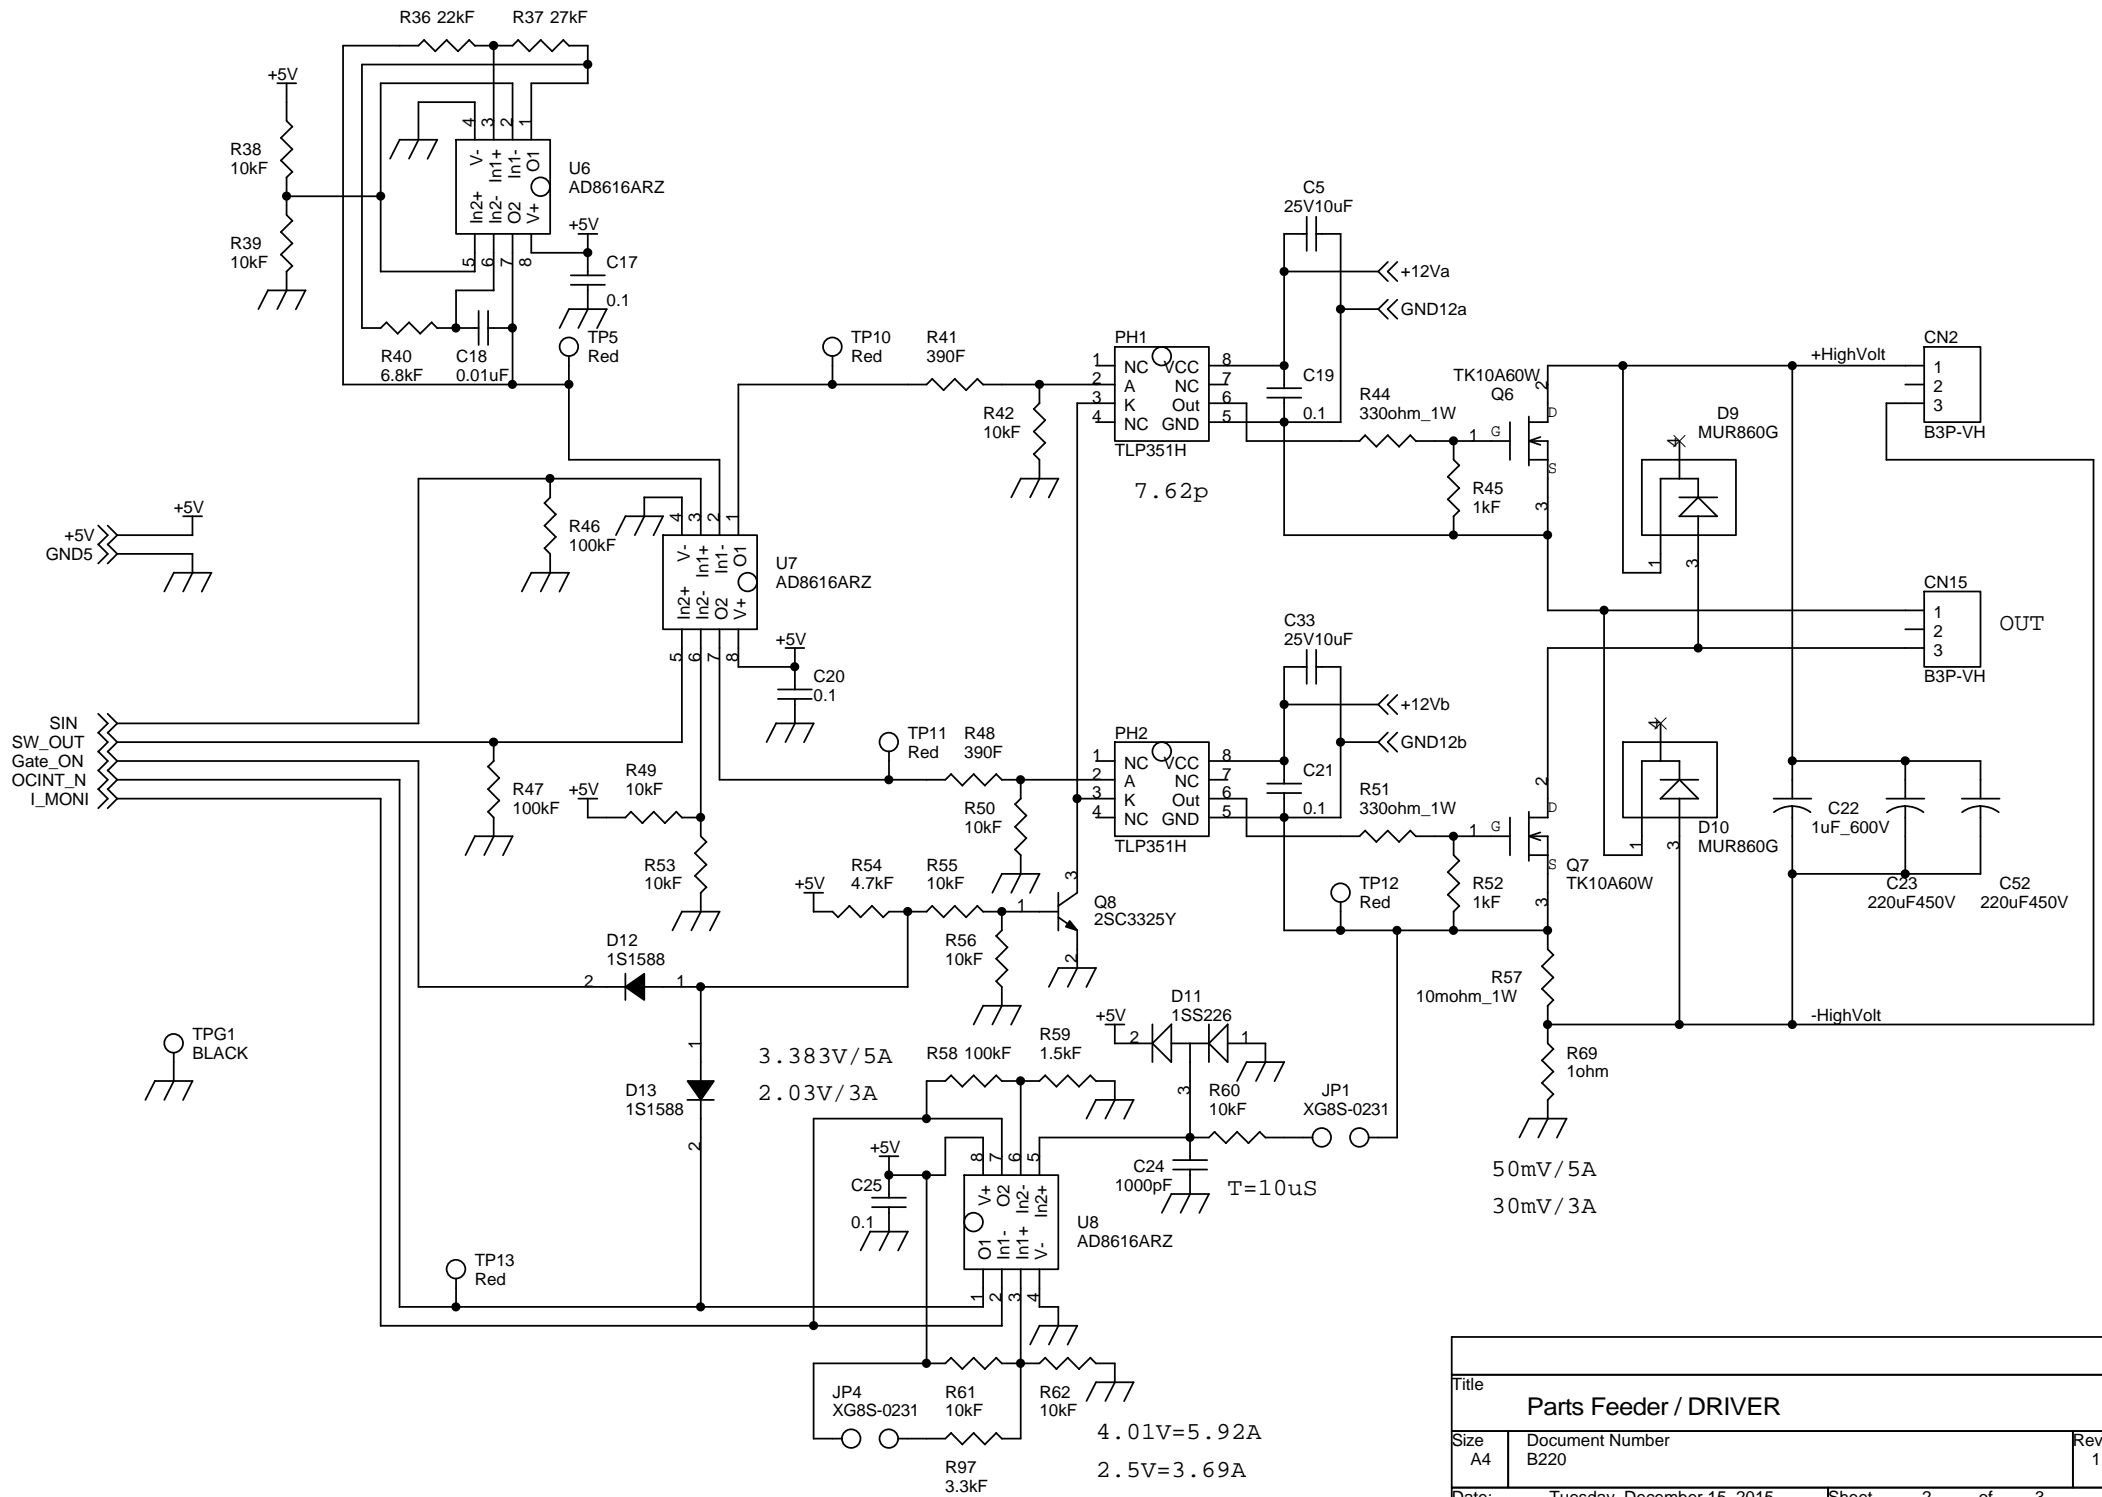

Title		
Parts Feeder / CPU		
Size	Document Number	Rev
Custom	B220	<Rev Co
Date:	Saturday, December 12, 2015	Sheet 1 of 3

Title		
Parts Feeder / DRIVER		
Size	Document Number	Rev
A4	B220	1
Date:	Tuesday, December 15, 2015	Sheet 2 of 3

Title		
Parts Feeder / POWER		
Size	Document Number	Rev
A4	B220	1
Date:	Saturday, December 12, 2015	Sheet 3 of 3