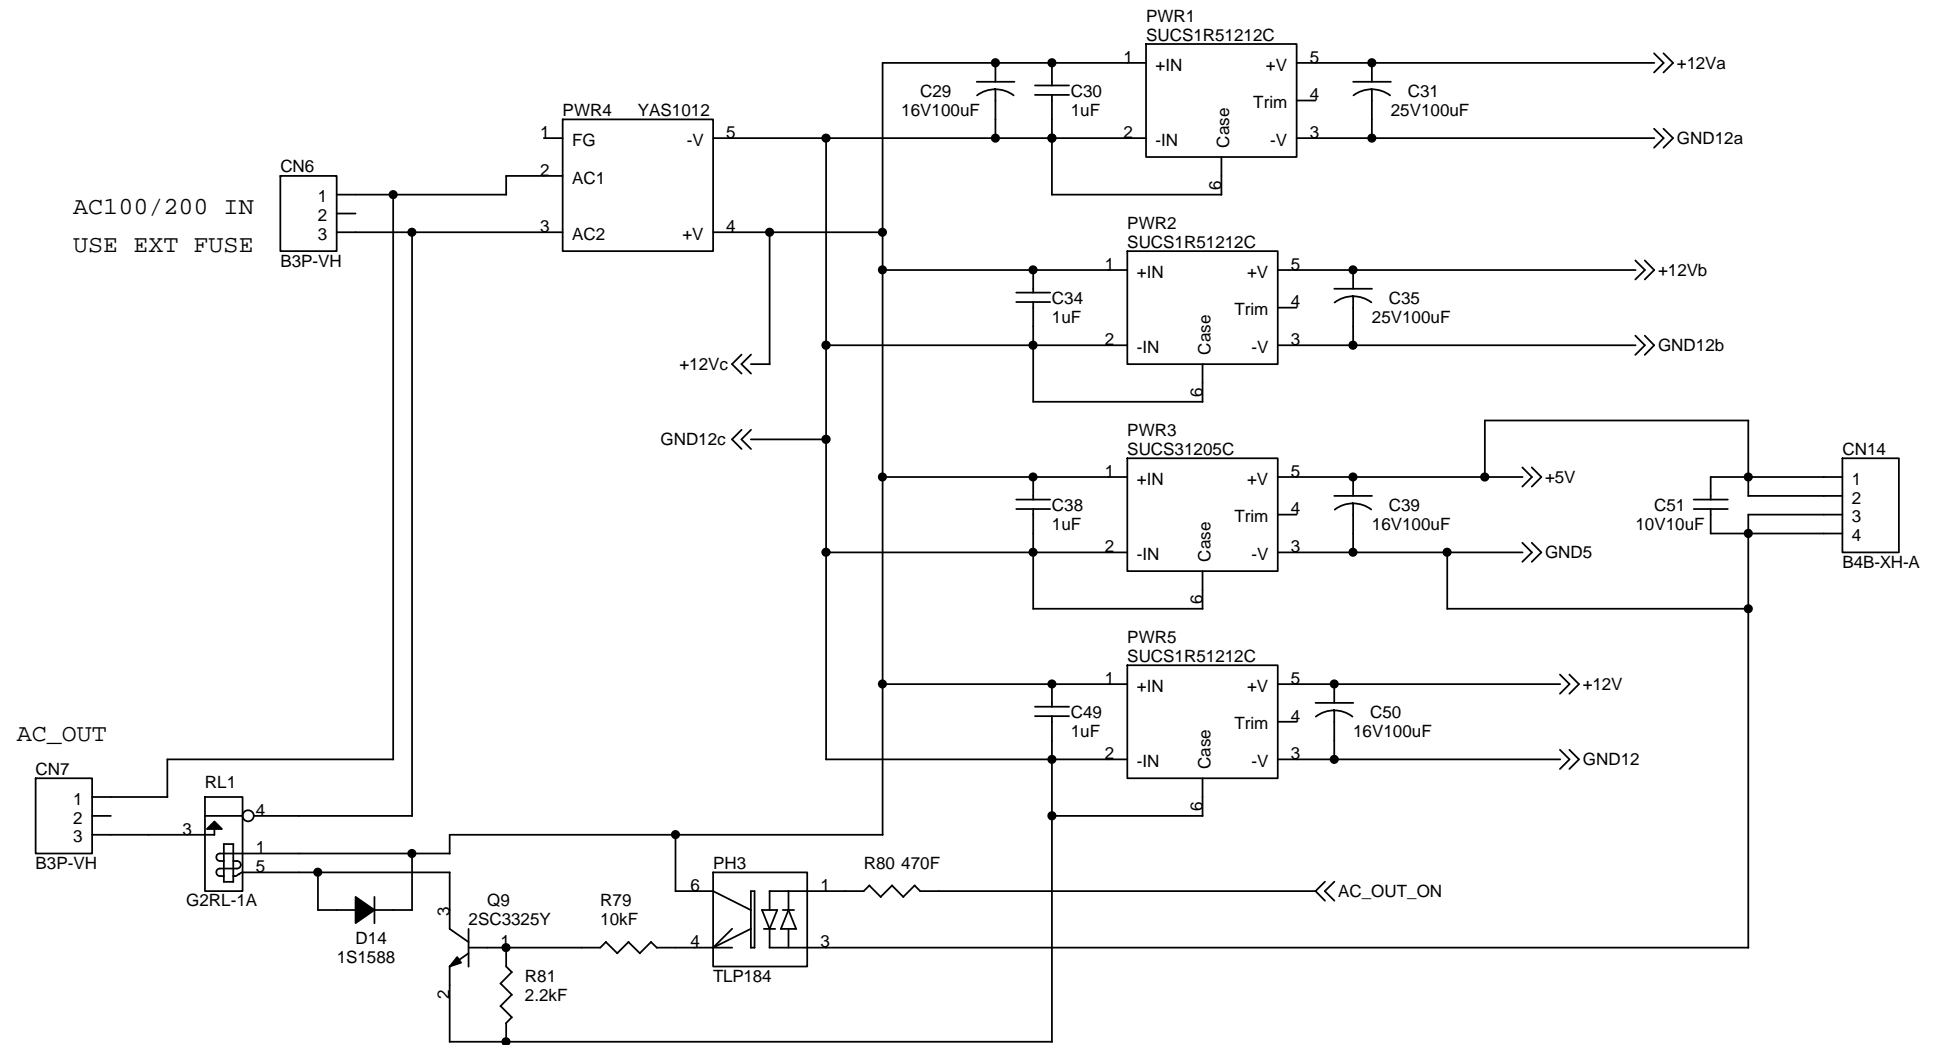

Title		
Parts Feeder / CPU		
Size	Document Number	Rev
Custom	B220	<Rev Co
Date:	Saturday, December 12, 2015	Sheet 1 of 3

Title		
Parts Feeder / DRIVER		
Size	Document Number	Rev
A4	B220	1
Date:	Tuesday, December 15, 2015	Sheet 2 of 3

Title		
Parts Feeder / POWER		
Size	Document Number	Rev
A4	B220	1
Date:	Saturday, December 12, 2015	Sheet 3 of 3