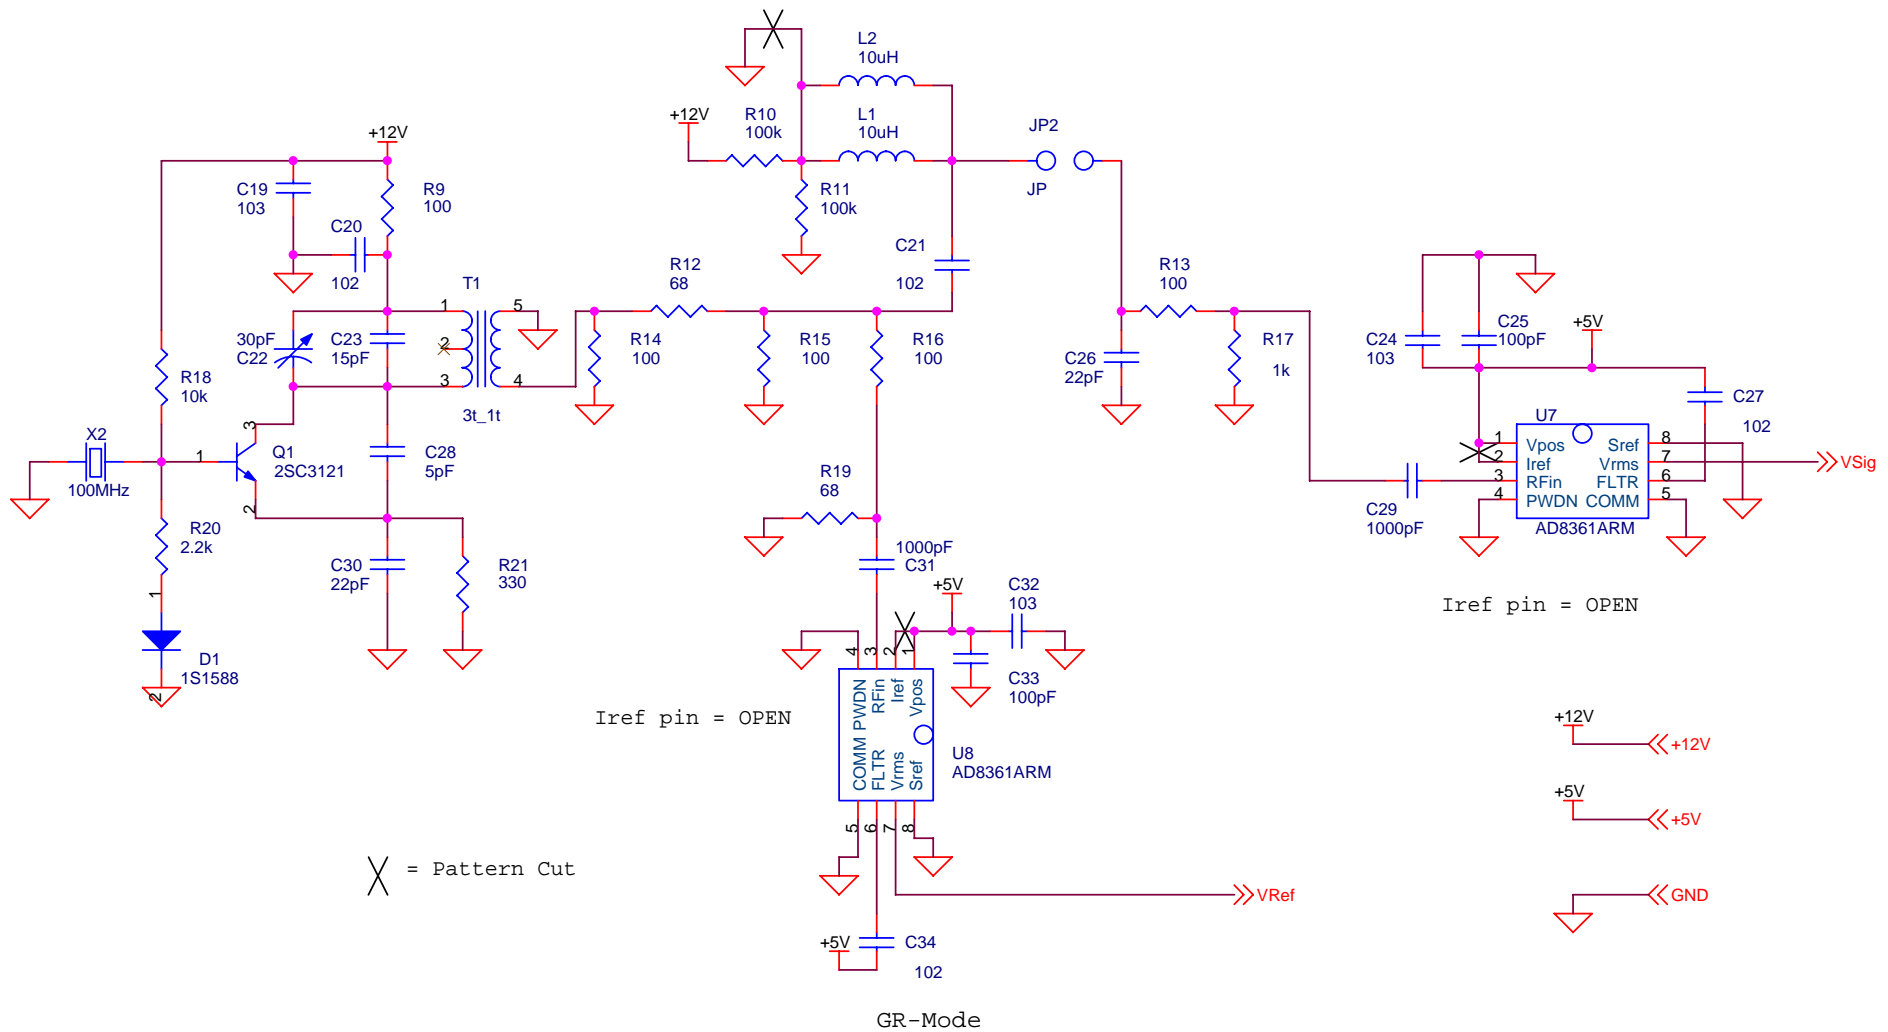

Title		
CM100 v1.0		
Size	Document Number	Rev
A4	<Doc>	1
Date:	Saturday, April 22, 2006	Sheet 1 of 2

Title		
CM100 v1.0		
Size	Document Number	Rev
A4	<Doc>	1
Date:	Saturday, April 22, 2006	Sheet 2 of 2